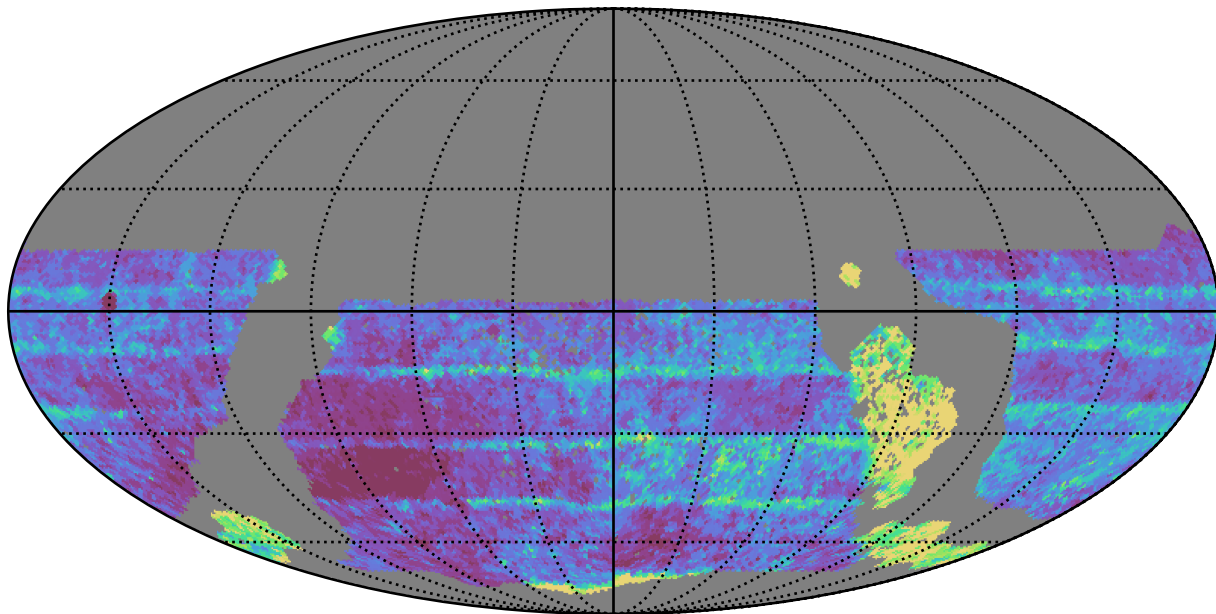

too\_elab\_r32\_d2\_gz\_v3.4\_10yrs WFD z band: Median Inter-Night Gap

Median Inter-Night Gap (days)