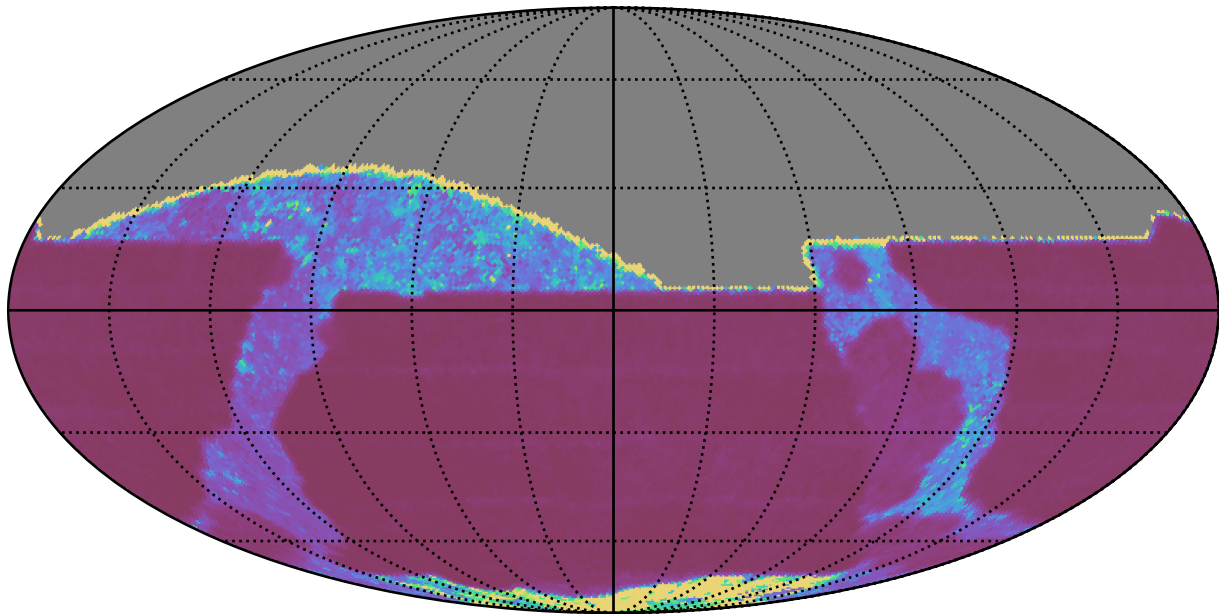

too_elab_r32_d2_gz_v3.4_10yrs All sky z band: Median Inter-Night Gap

Median Inter-Night Gap (days)