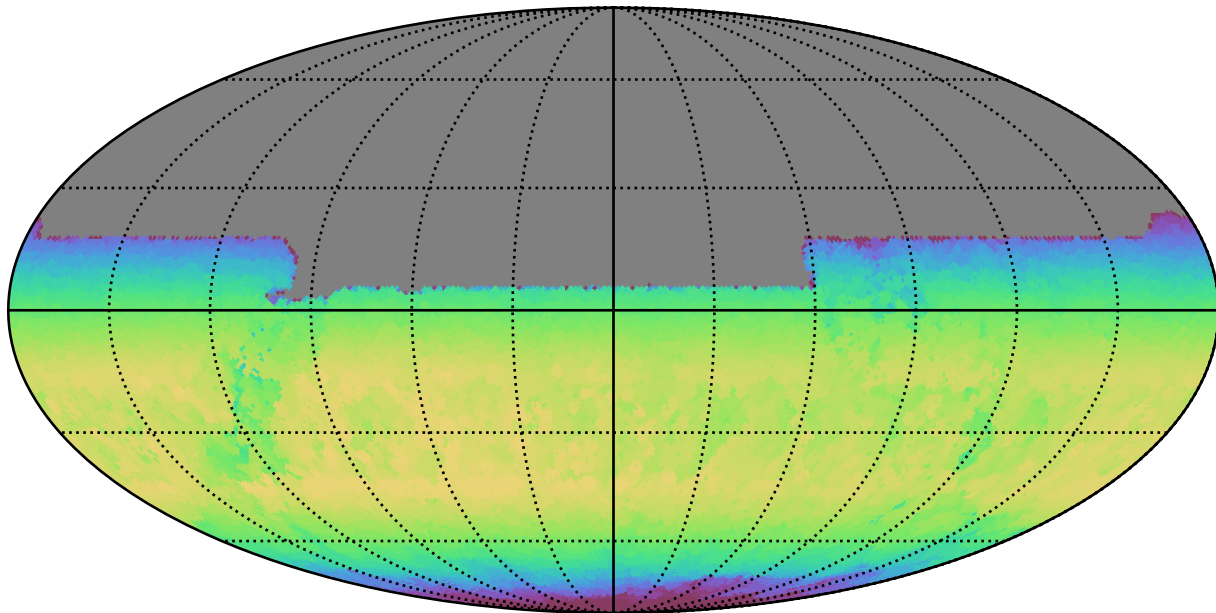

too\_elab\_r32\_d2\_gz\_v3.4\_10yrs All sky y band: Max skyBrightness

18.06 18.12 18.18 18.24 18.30 18.36 18.42 18.48 18.54 18.66

Max skyBrightness (mag/sq arcsec)