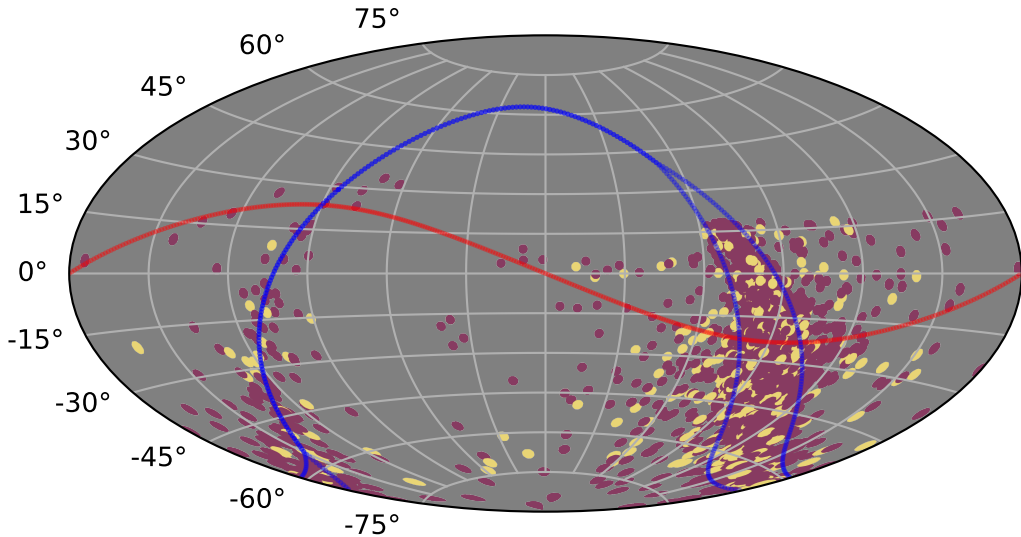

too_elab_r32_d2_griz_v3.4_10yrs : XRBPopMetric_early_detect

XRBPopMetric_early_detect
(Detected, 0 or 1)