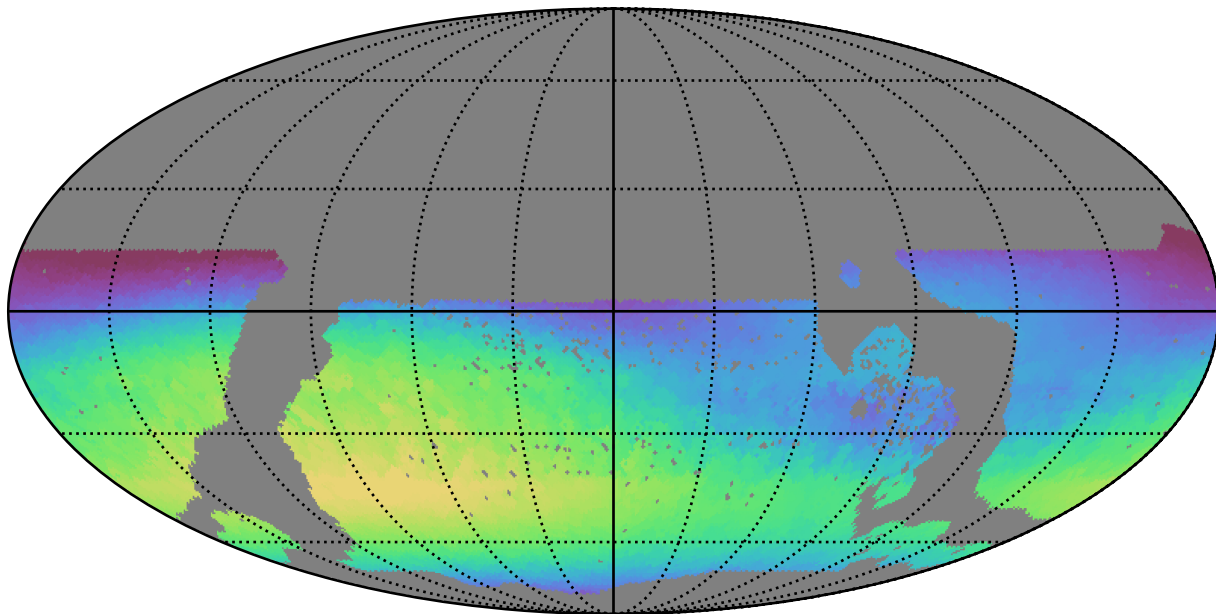

too\_elab\_r32\_d2\_griz\_v3.4\_10yrs WFD u band: Max skyBrightness

22.550 22.575 22.600 22.625 22.650 22.675 22.700 22.725 22.750 22.775 22.800

Max skyBrightness (mag/sq arcsec)