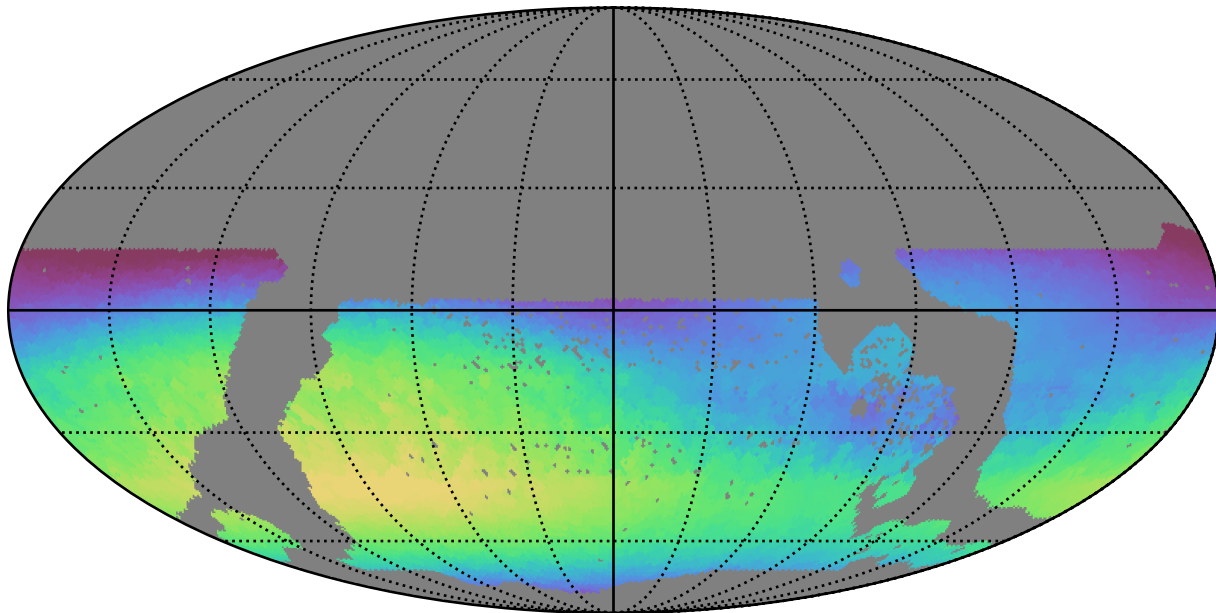

too\_elab\_r32\_d2\_griz\_v3.4\_10yrs WFD all bands: Max skyBrightness

22.55 22.575 22.60 22.625 22.65 22.675 22.70 22.725 22.75 22.775 22.80

Max skyBrightness (mag/sq arcsec)