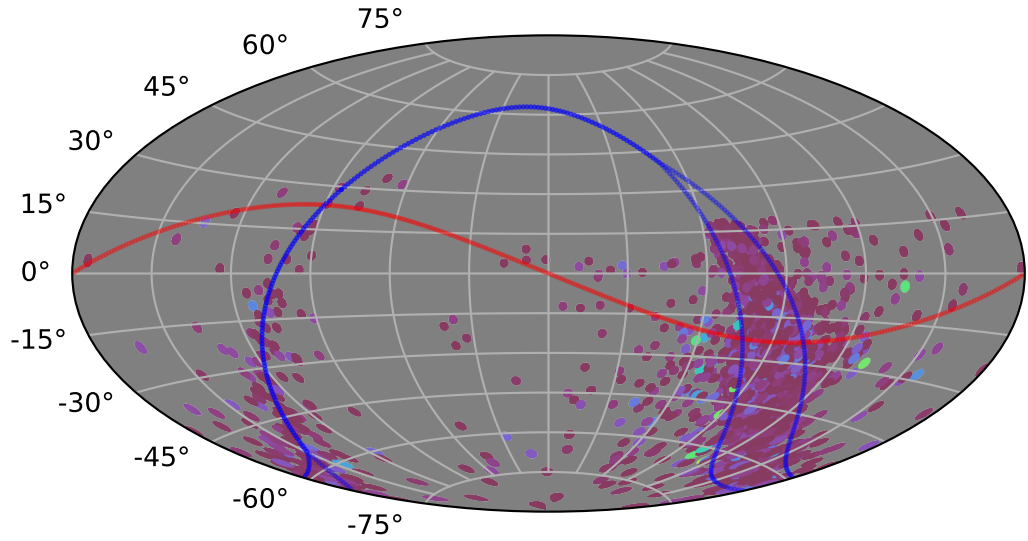

too_elab_r32_d2_giz_v3.4_10yrs : XRBPopMetric_number_of_detections

XRBPopMetric_number_of_detections
(Detected, 0 or $\bar{1}$)