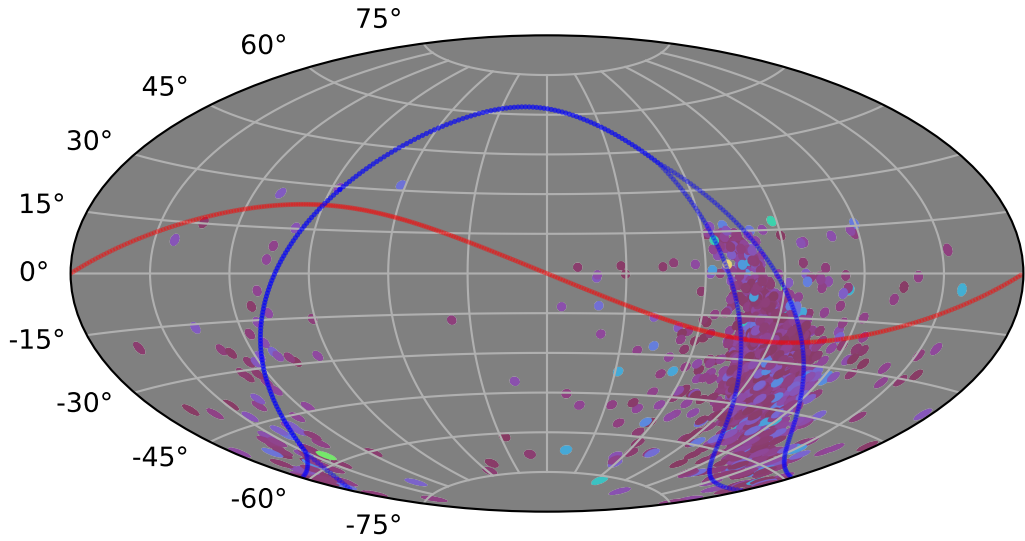

too_elab_r32_d2_giz_v3.4_10yrs : XRBPoPMetric_mean_time_between_detections

5 10 15 20 25 30 35 40
XRBPoPMetric_mean_time_between_detections
(Detected, 0 or 1)