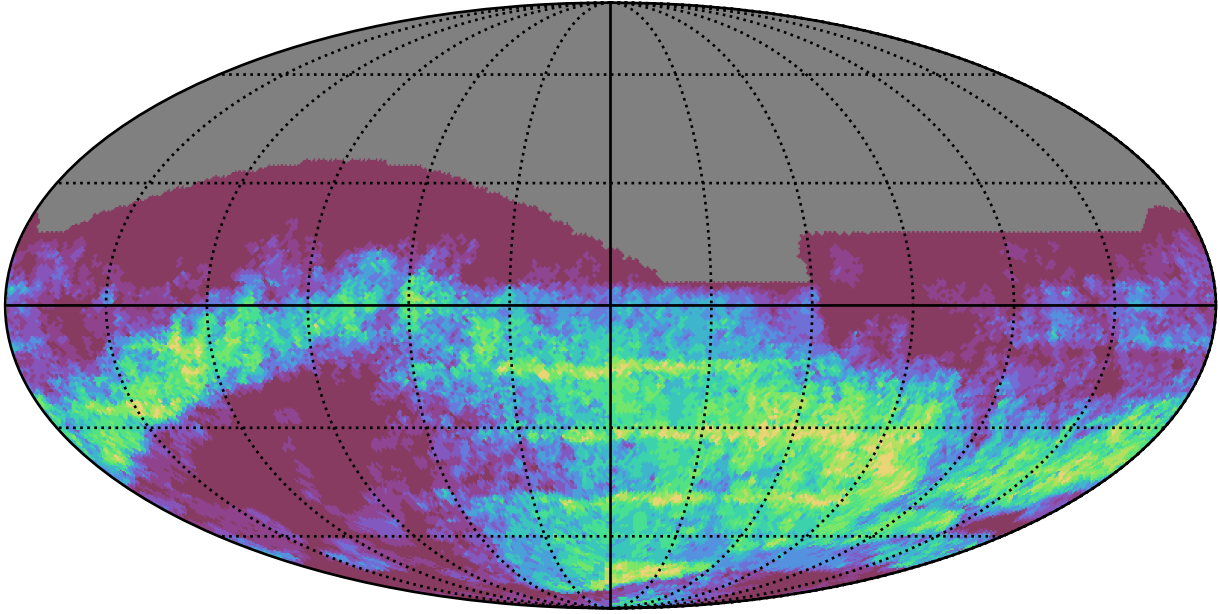

too_elab_r32_d2_giz_v3.4_10yrs : GalPlaneSeasonGapsTimescales_xray_binaries_map_Tau_10_0

0.0 0.1 0.2 0.3 0.4 0.5 0.6 0.7 0.8 0.9 1.0
GalPlaneSeasonGapsTimescales_xray_binaries_map_Tau_10_0
(MJD mag)