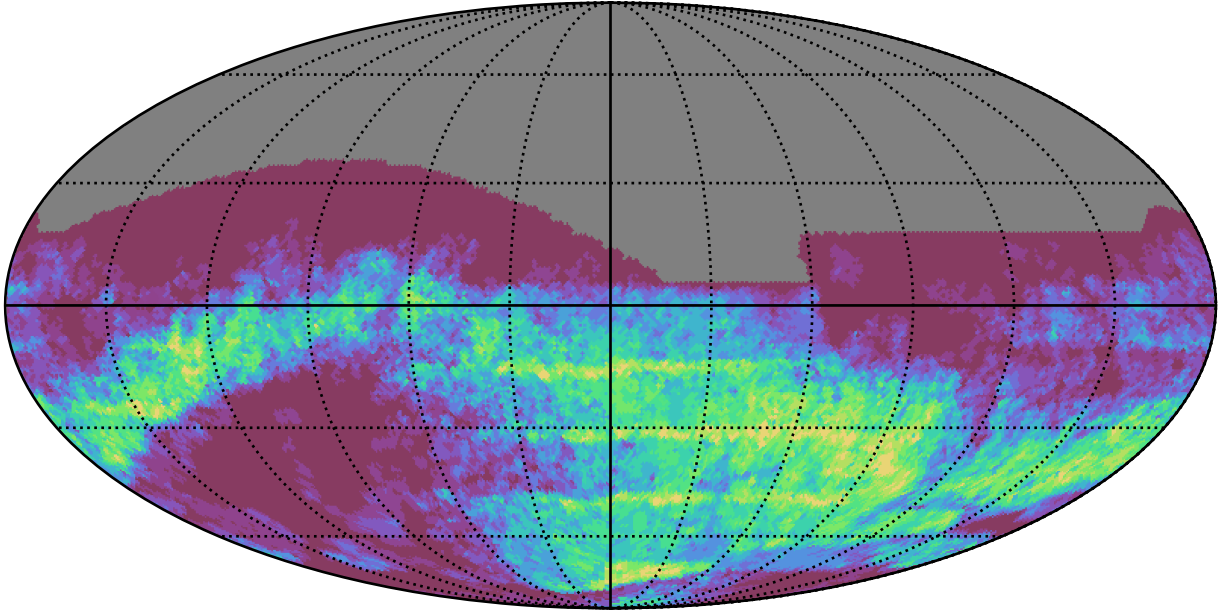

too\_elab\_r32\_d2\_giz\_v3.4\_10yrs : GalPlaneSeasonGapsTimescales\_xray\_binaries\_map\_Tau\_10\_0

0.0 0.1 0.2 0.3 0.4 0.5 0.6 0.7 0.8 0.9 1.0  
GalPlaneSeasonGapsTimescales\_xray\_binaries\_map\_Tau\_10\_0  
(MJD mag)