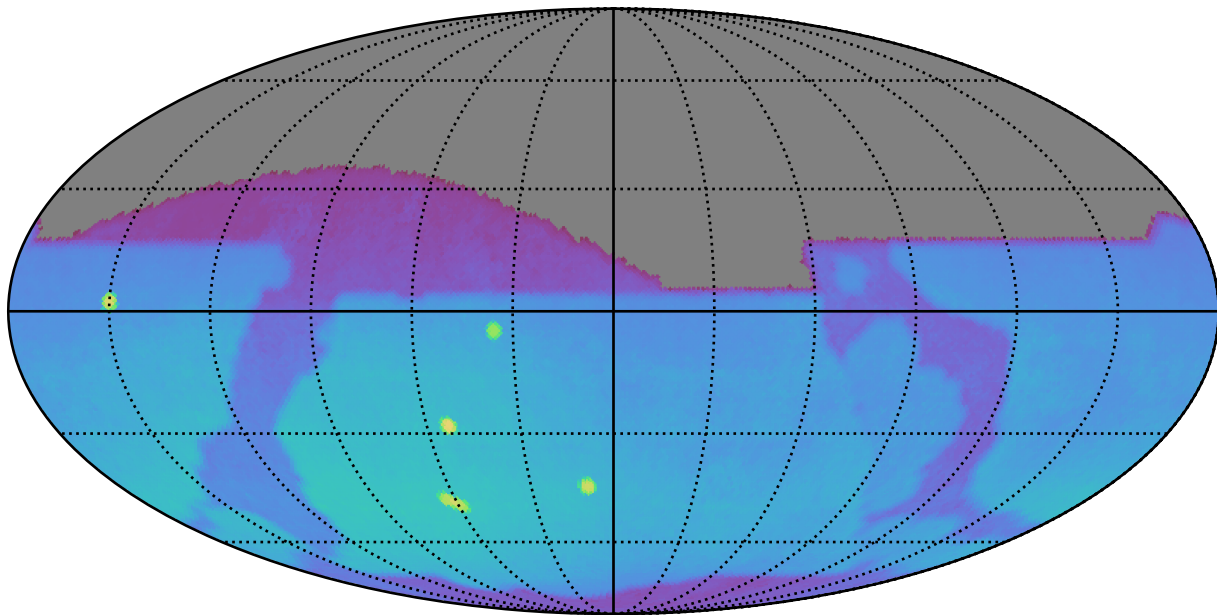

too_elab_r32_d2_giz_v3.4_10yrs : Brown Dwarf, L7

Brown Dwarf, L7 (pc)