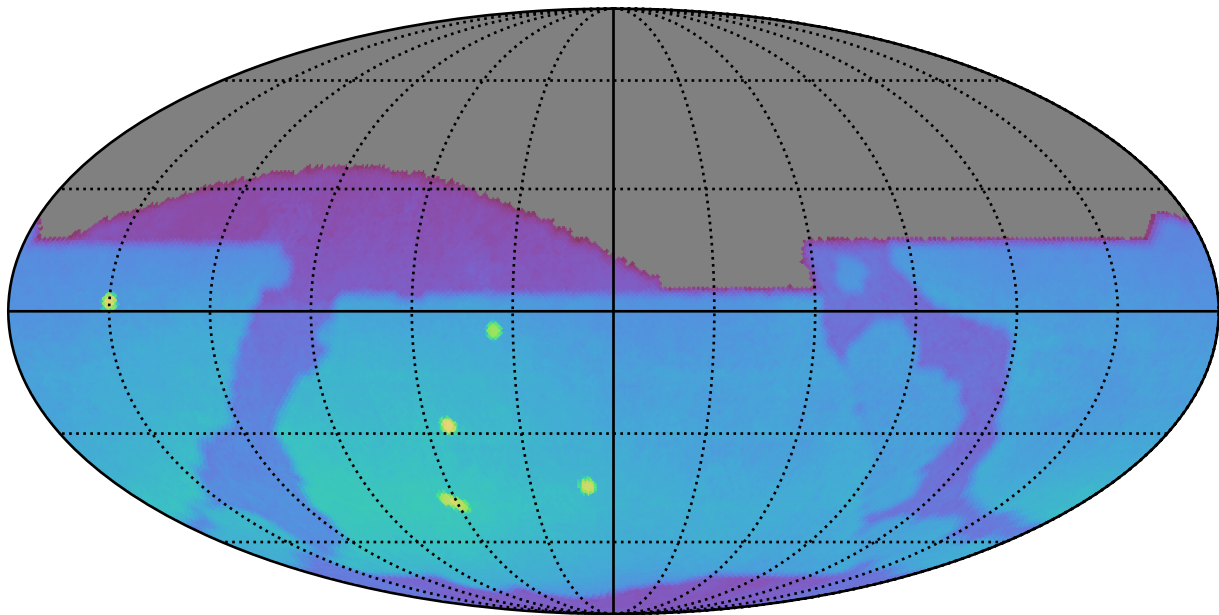

too_elab_r32_d2_giz_v3.4_10yrs : Brown Dwarf, L4

Brown Dwarf, L4 (pc)