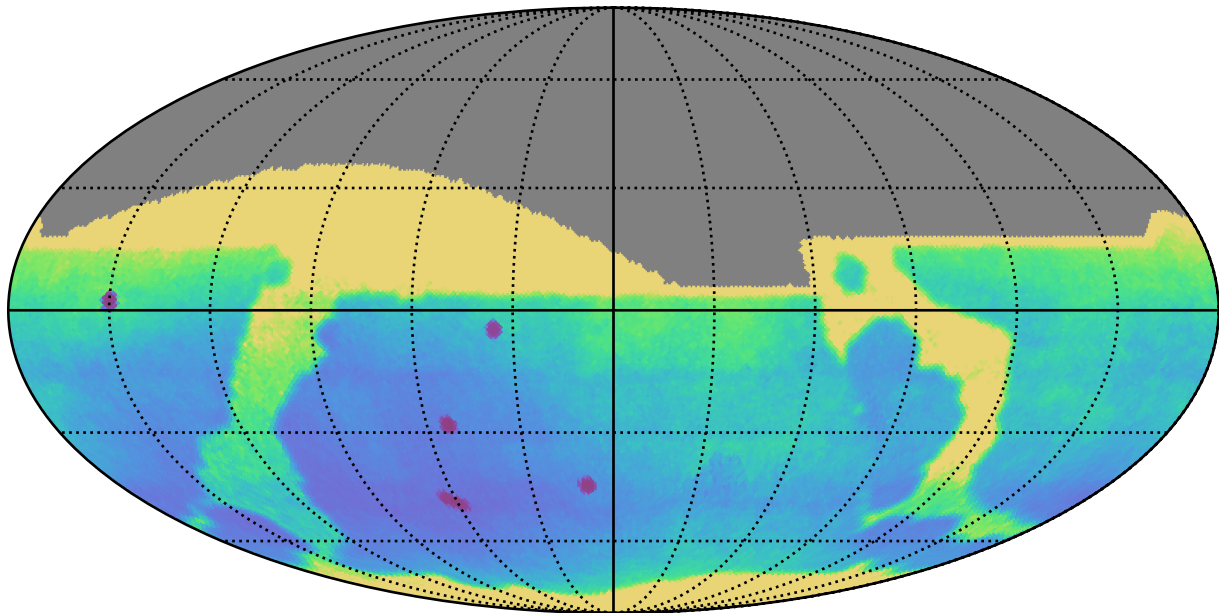

too_elab_r32_d2_giz_v3.4_10yrs All sky: Parallax Uncert @ 24.0

Parallax Uncert @ 24.0 (mas)