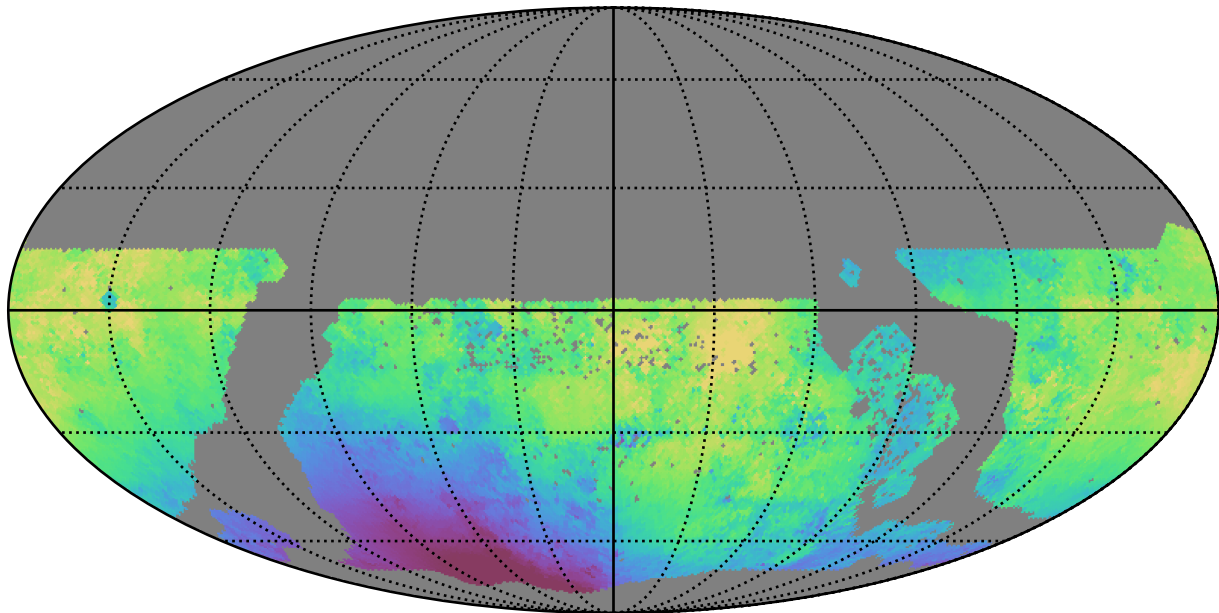

too_elab_r32_d2_giz_v3.4_10yrs WFD g band: Median solarElong

Median solarElong (degrees)