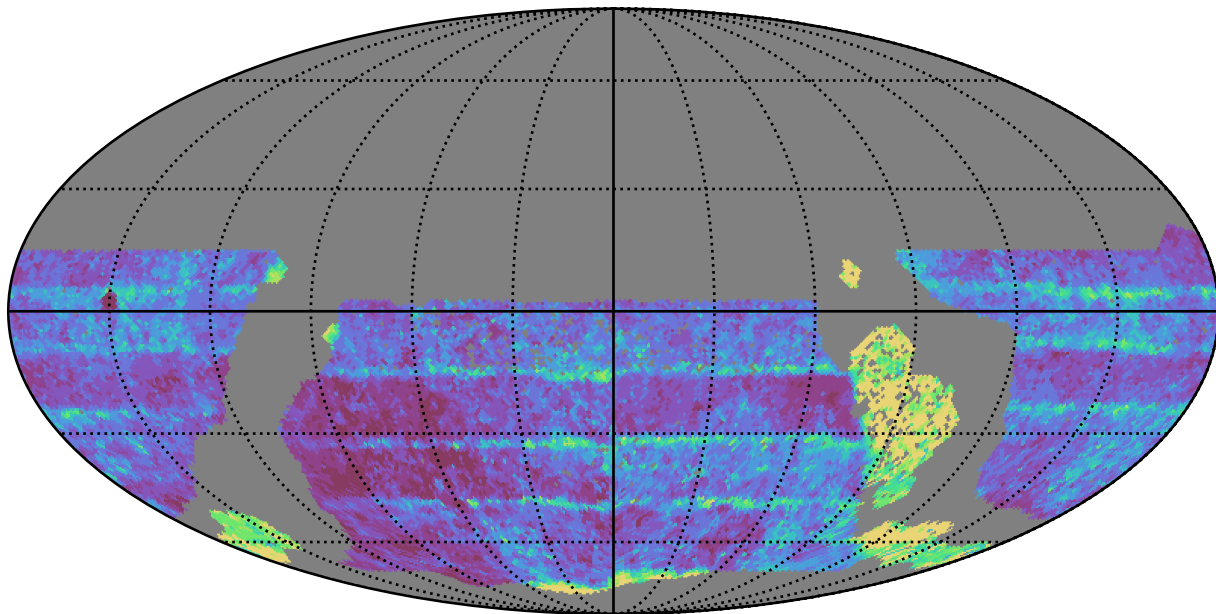

too_elab_r32_d2_giz_v3.4_10yrs WFD z band: Median Inter-Night Gap

Median Inter-Night Gap (days)