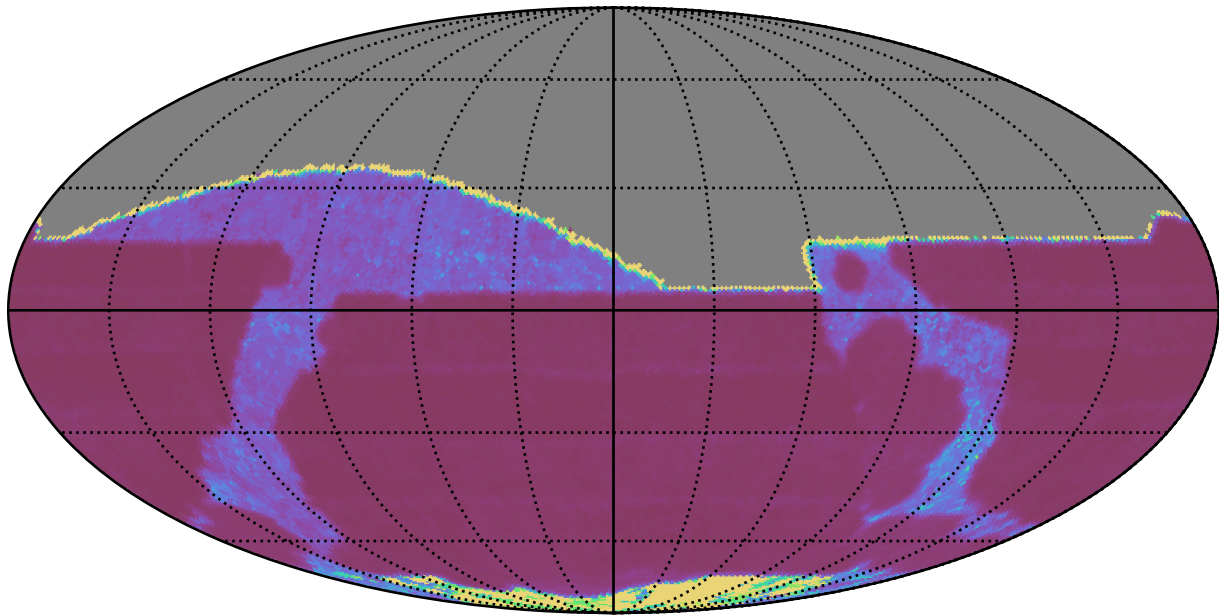

too_elab_r32_d2_giz_v3.4_10yrs All sky r band: Median Inter-Night Gap

Median Inter-Night Gap (days)