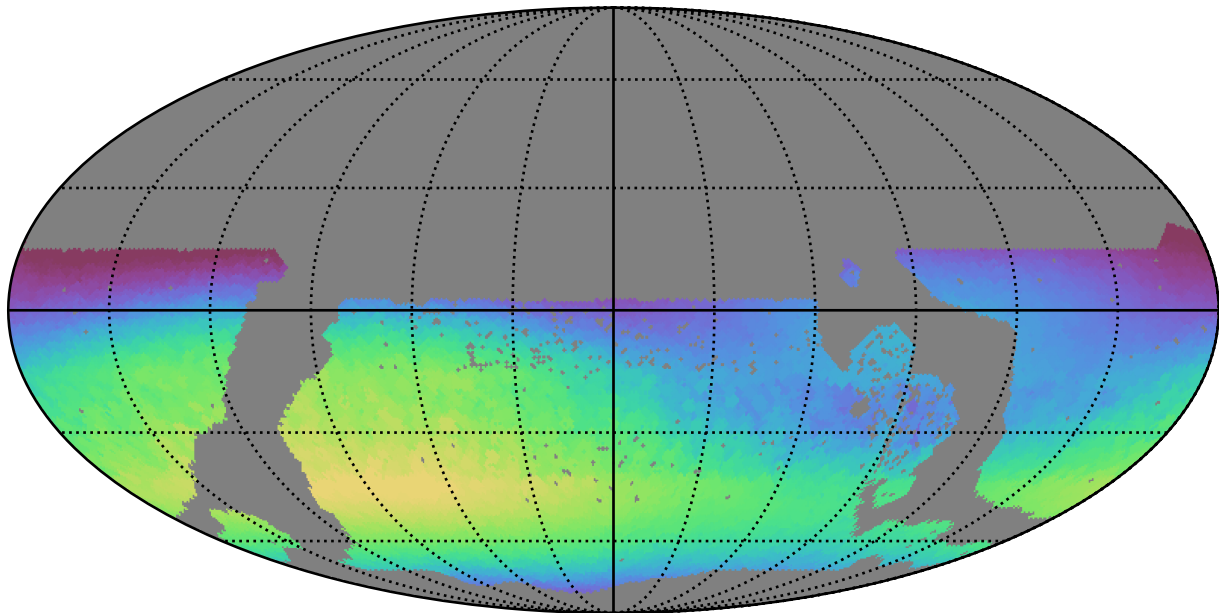

too\_elab\_r32\_d2\_giz\_v3.4\_10yrs WFD u band: Max skyBrightness

Max skyBrightness (mag/sq arcsec)