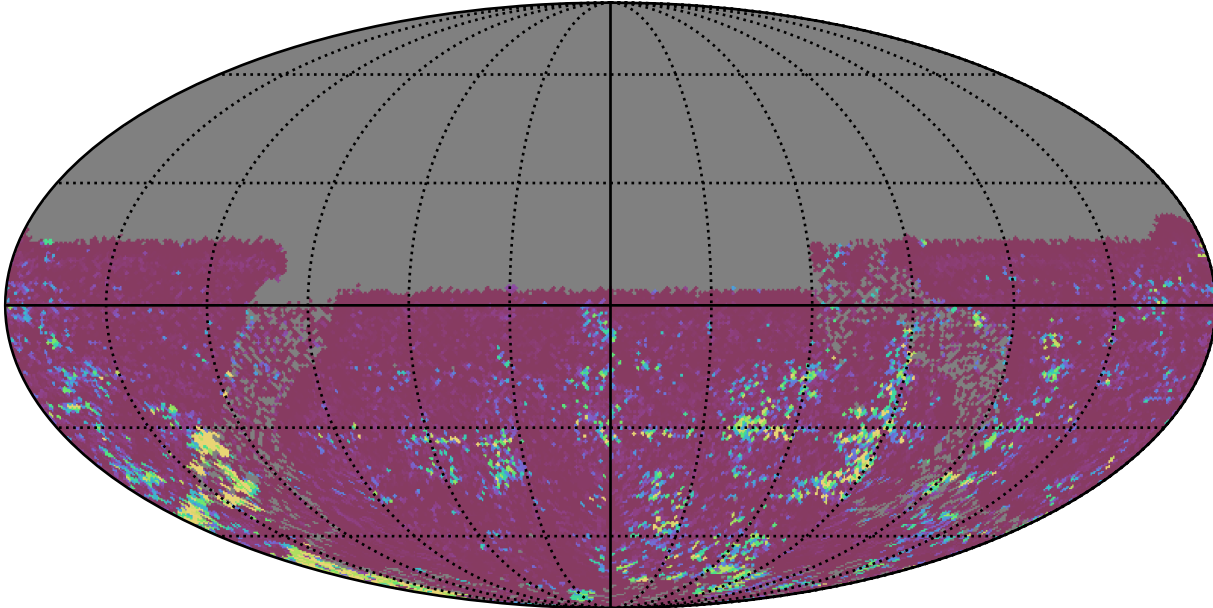

too\_elab\_r32\_d2\_giz\_v3.4\_10yrs All sky u band: 75th Percentile Intranight Timespan

75th Percentile Intranight Timespan (minutes)