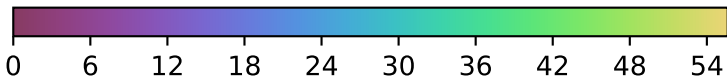

too_elab_r256_d3_ugrizy_v3.4_10yrs : TDE_Quality_some_color_pnum

TDE_Quality_some_color_pnum
(Bad: 0, Good (obs every 2 night): 1)