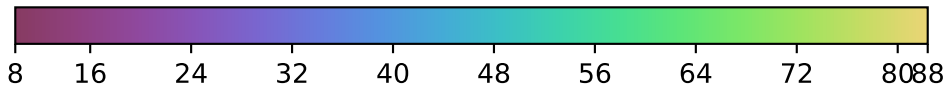

too_elab_r256_d3_ugrizy_v3.4_10yrs : Brown Dwarf, L7

Brown Dwarf, L7 (pc)