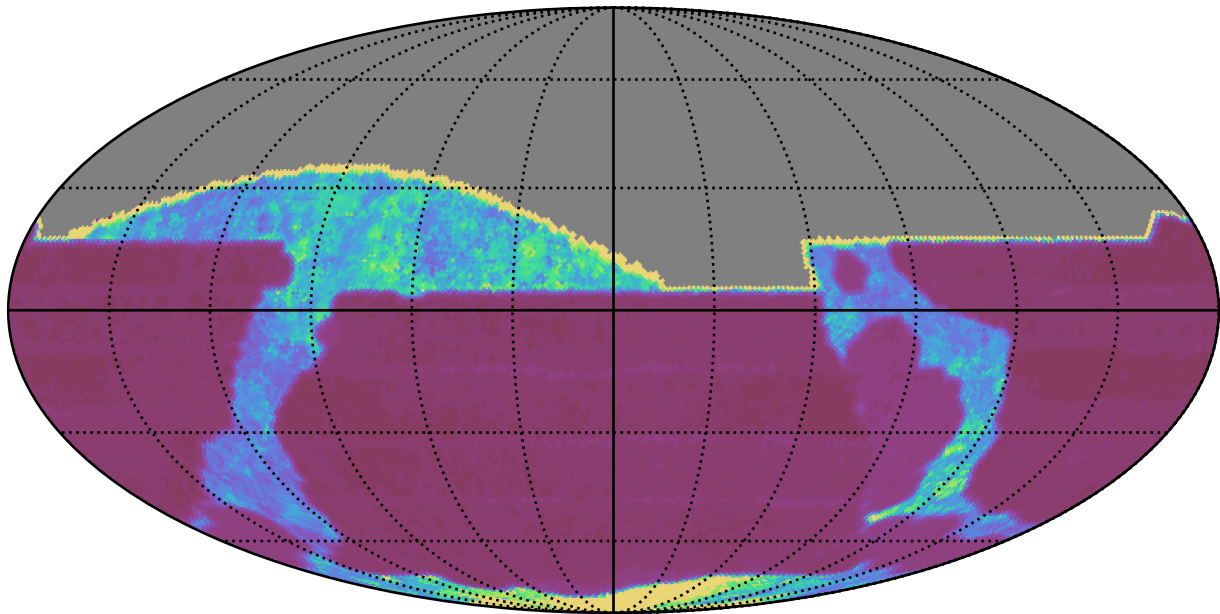

too_elab_r256_d3_ugrizy_v3.4_10yrs All sky all bands: Median Inter-Night Gap

Median Inter-Night Gap (days)