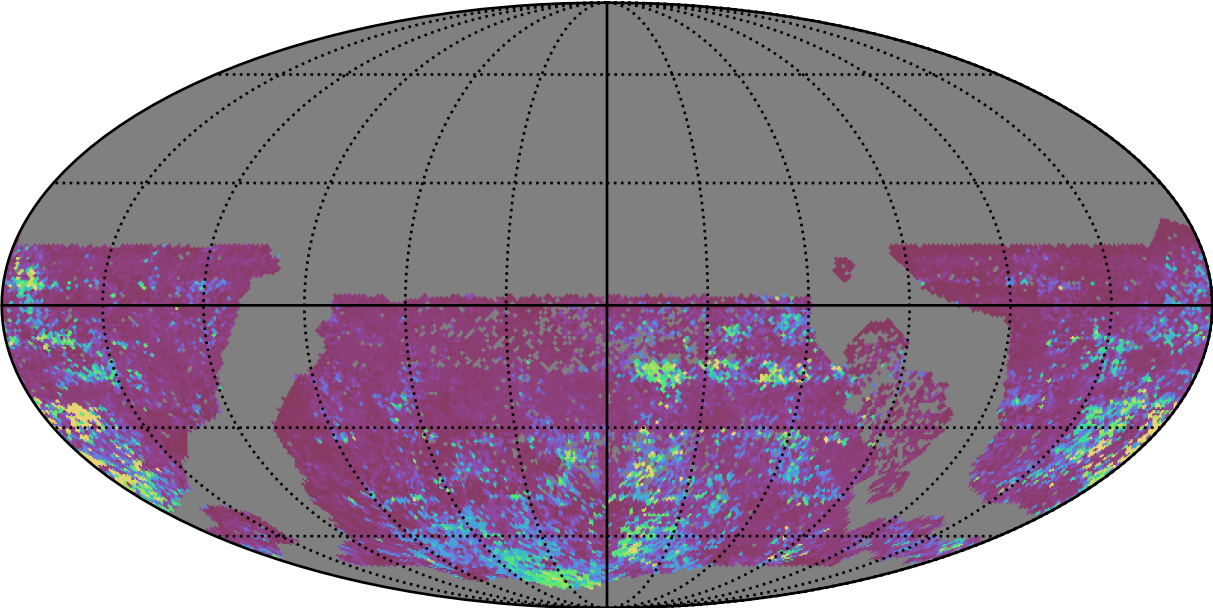

too\_elab\_r256\_d3\_ugrizy\_v3.4\_10yrs WFD z band: 75th Percentile Intranight Timespan

0 25 50 75 100 125 150 175 200 225

75th Percentile Intranight Timespan (minutes)