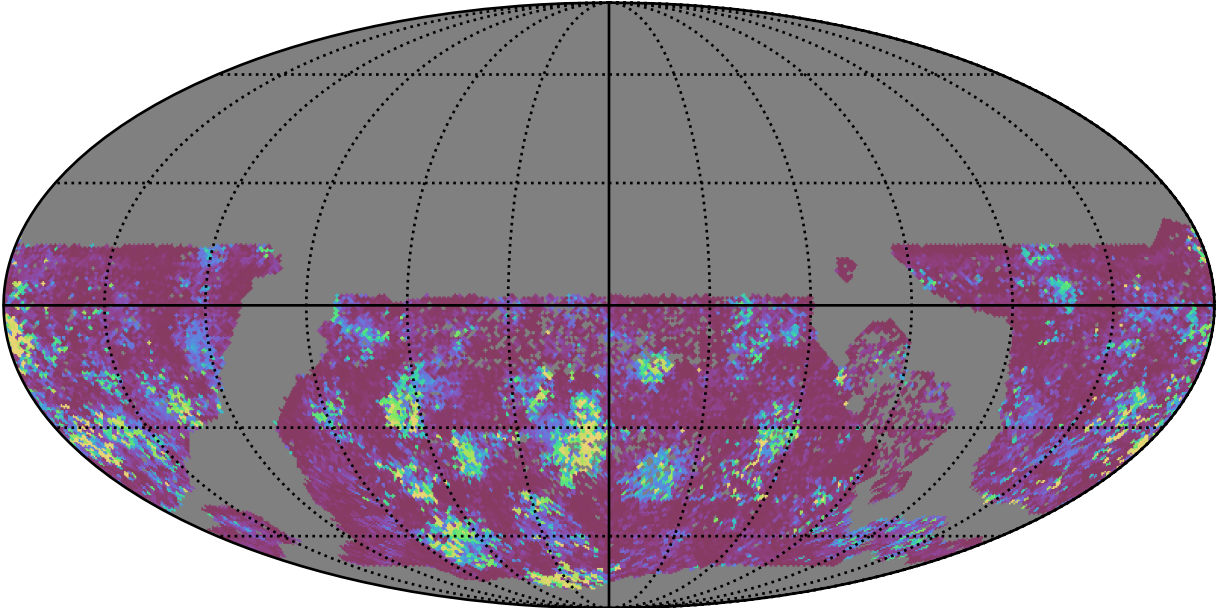

too_elab_r256_d3_ugrizy_v3.4_10yrs WFD g band: 75th Percentile Intranight Timespan

75th Percentile Intranight Timespan (minutes)