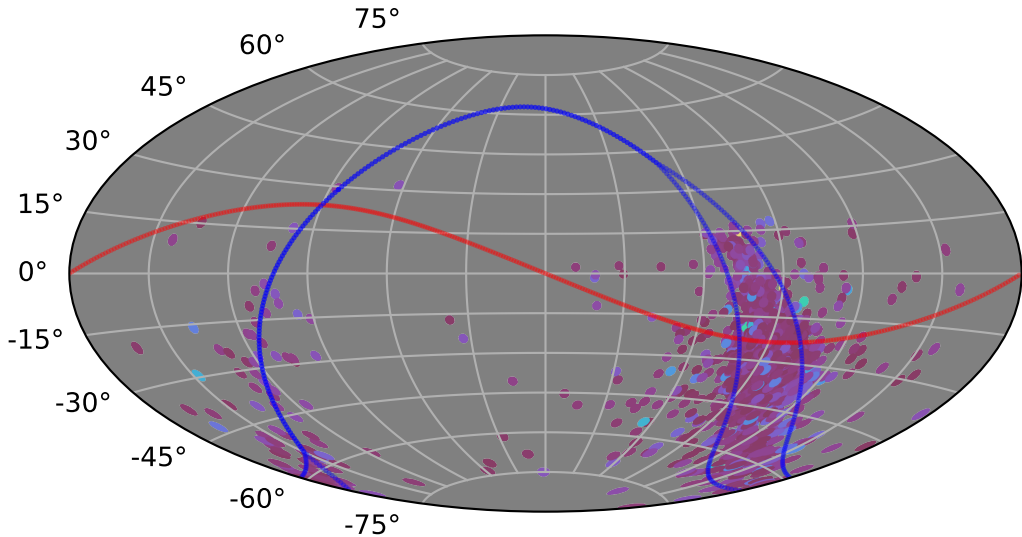

too_elab_r256_d3_gz_v3.4_10yrs : XRBPopMetric_mean_time_between_detections

5 10 15 20 25 30 35 40 45

XRBPopMetric_mean_time_between_detections
(Detected, 0 or 1)