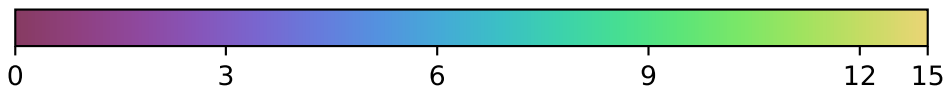

too_elab_r256_d3_gz_v3.4_10yrs : TDC_precision

TDC_precision (%)