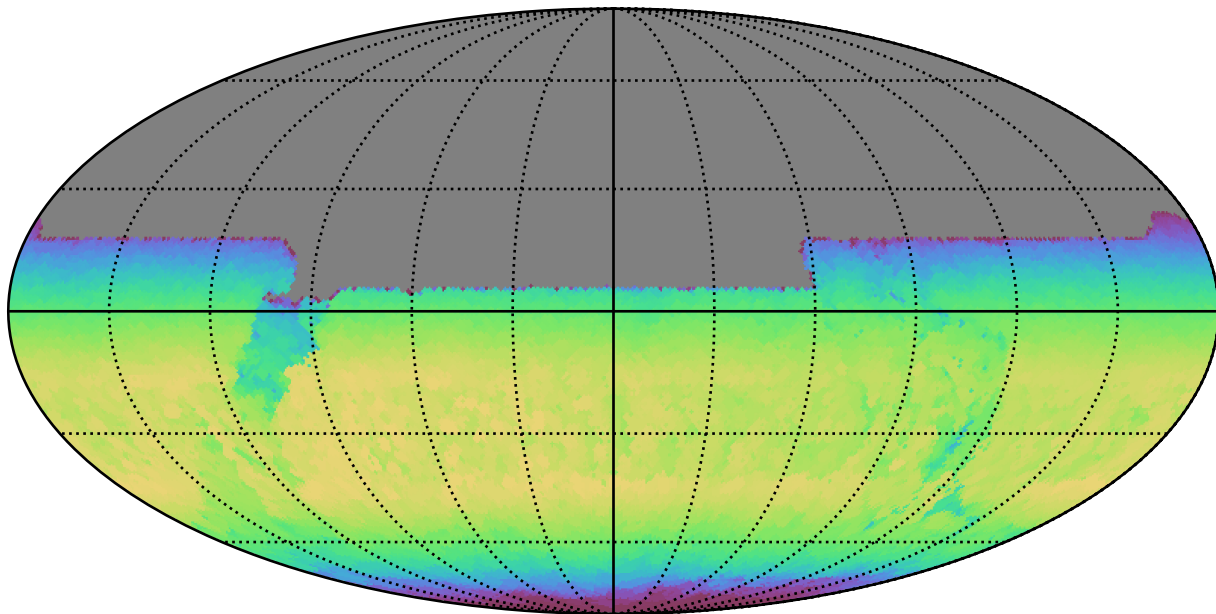

too\_elab\_r256\_d3\_griz\_v3.4\_10yrs All sky y band: Max skyBrightness

18.10 18.15 18.20 18.25 18.30 18.35 18.40 18.45 18.50 18.55 18.65

Max skyBrightness (mag/sq arcsec)