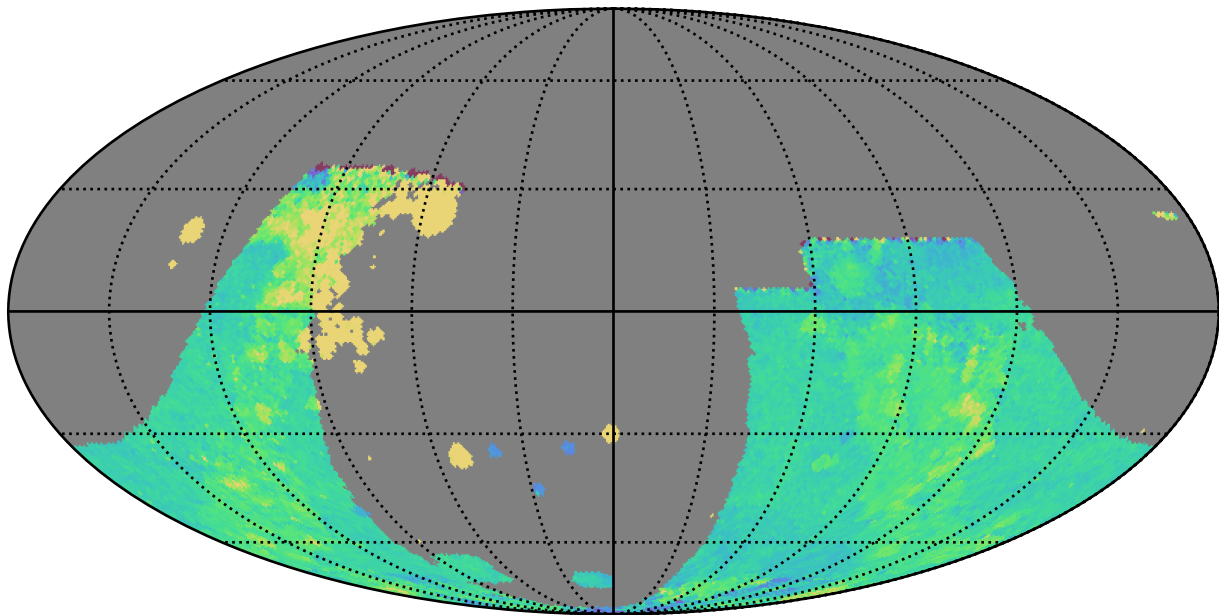

too_elab_r256_d3_giz_v3.4_10yrs : GalplaneTimePerFilter_combined_map_i

GalplaneTimePerFilter_combined_map_i
(filter mag MJD s)