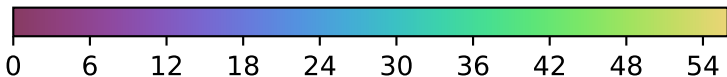

too_elab_r256_d2_ugrizy_v3.4_10yrs : TDE_Quality_some_color_pnum

TDE_Quality_some_color_pnum
(Bad: 0, Good (obs every 2 night): 1)