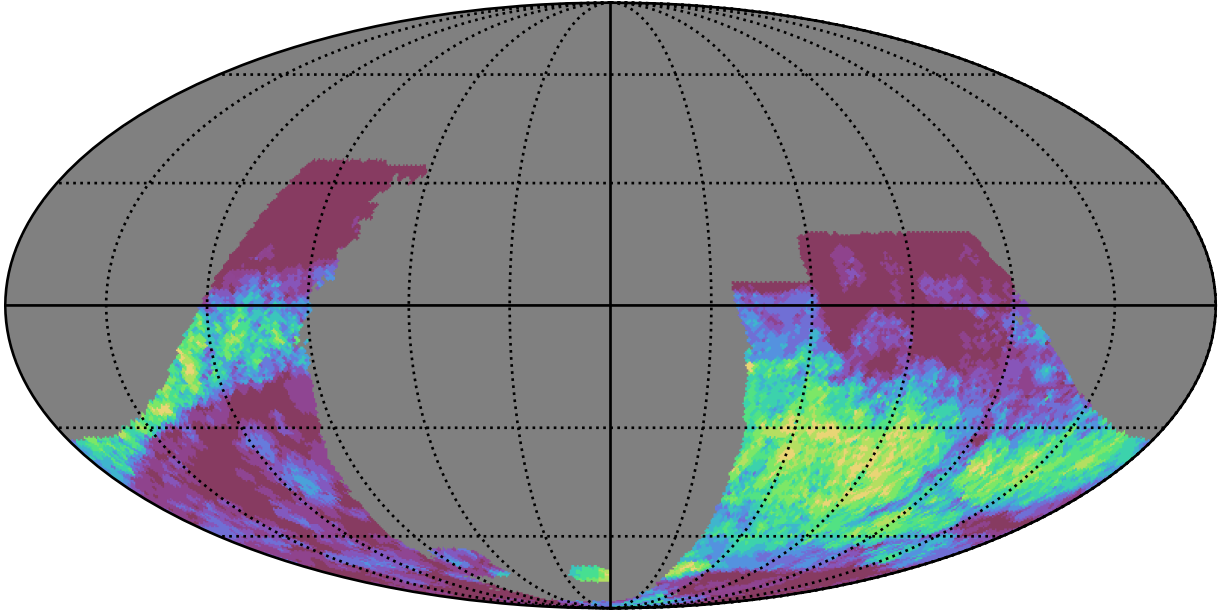

too_elab_r256_d2_ugrizy_v3.4_10yrs : GalPlaneSeasonGapsTimescales_galactic_plane_map_Tau_10_0

0.0 0.1 0.2 0.3 0.4 0.5 0.6 0.7 0.8 0.9 1.0
GalPlaneSeasonGapsTimescales_galactic_plane_map_Tau_10_0
(MJD mag)