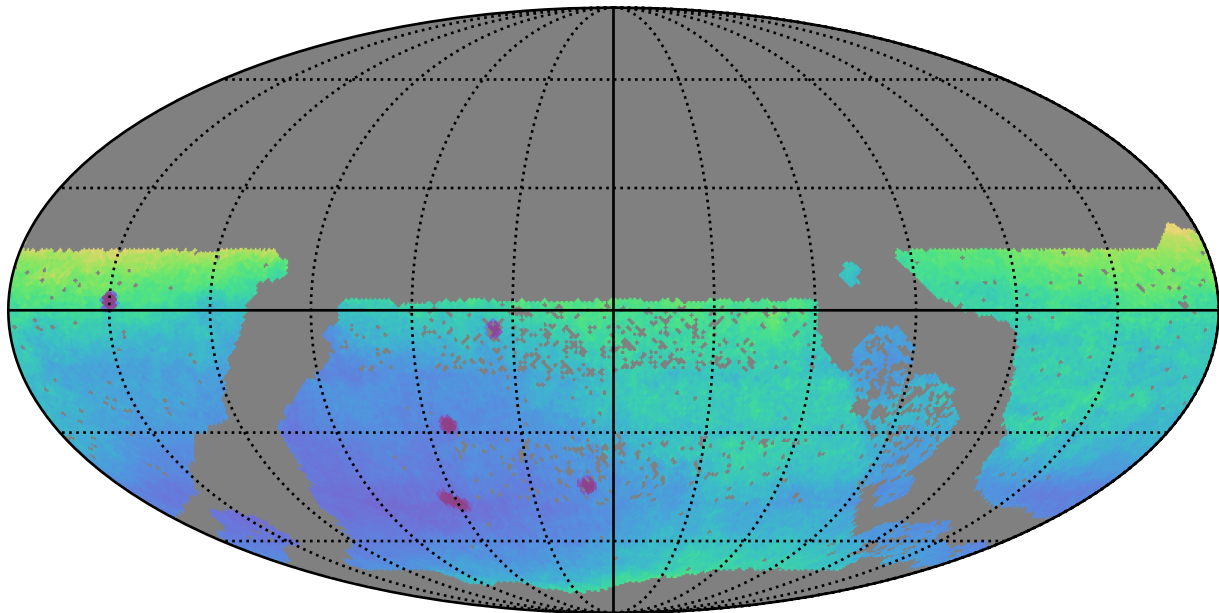

too_elab_r256_d2_ugrizy_v3.4_10yrs WFD: Parallax Uncert @ 24.0

Parallax Uncert @ 24.0 (mas)