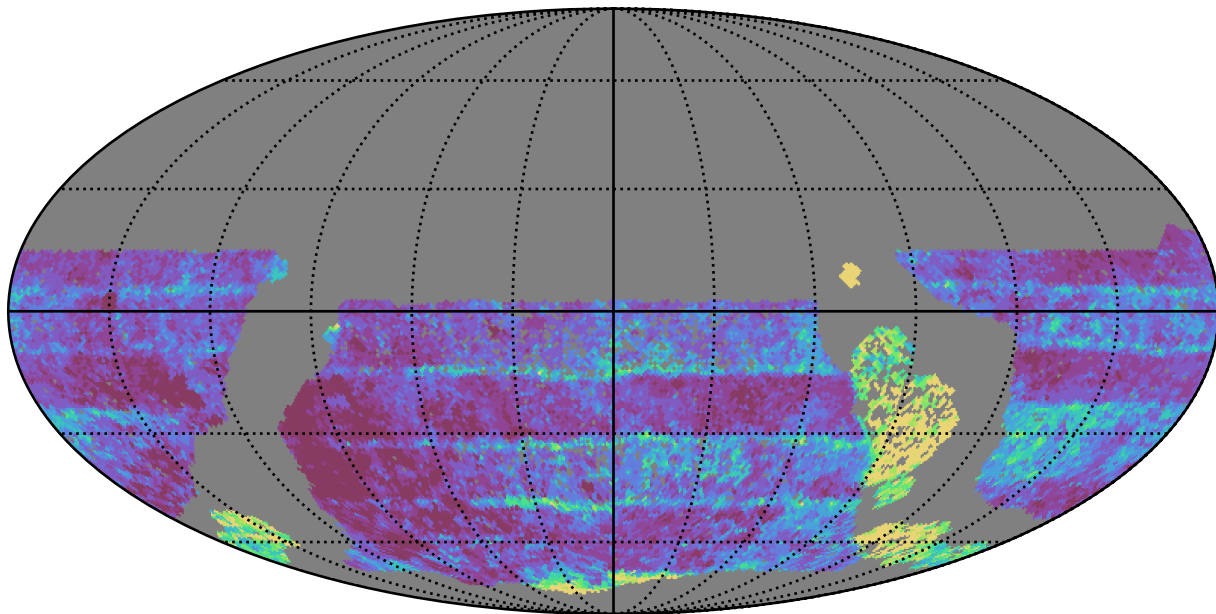

too\_elab\_r256\_d2\_ugrizy\_v3.4\_10yrs WFD z band: Median Inter-Night Gap

Median Inter-Night Gap (days)