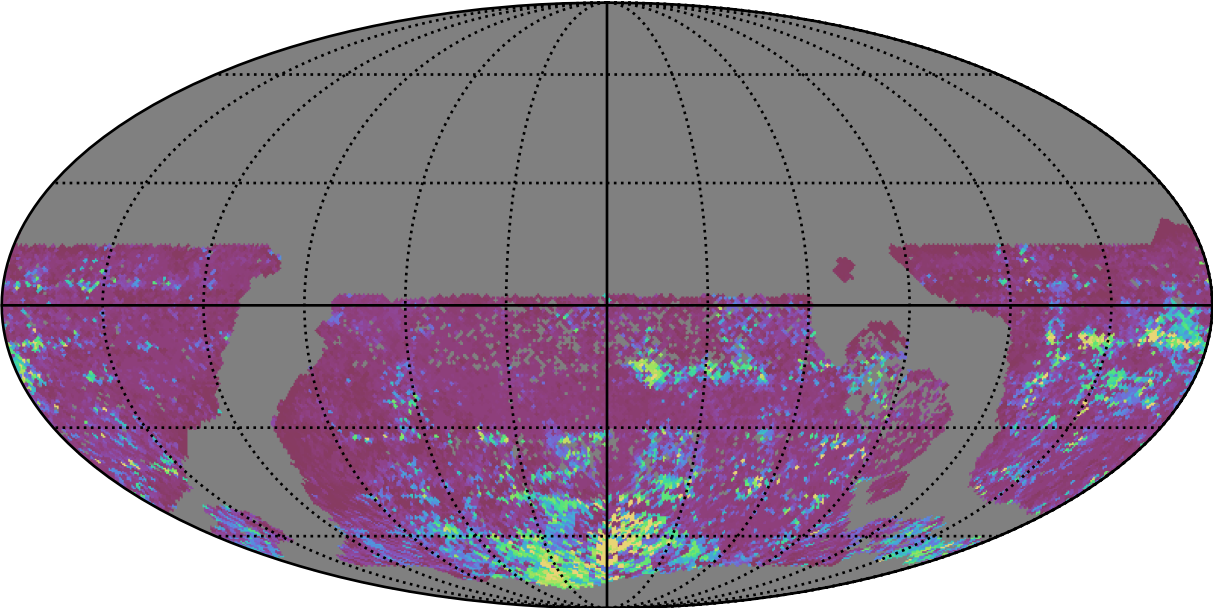

too_elab_r256_d2_ugrizy_v3.4_10yrs WFD z band: 75th Percentile Intranight Timespan

0 20 40 60 80 100 120 140 160 180 200

75th Percentile Intranight Timespan (minutes)