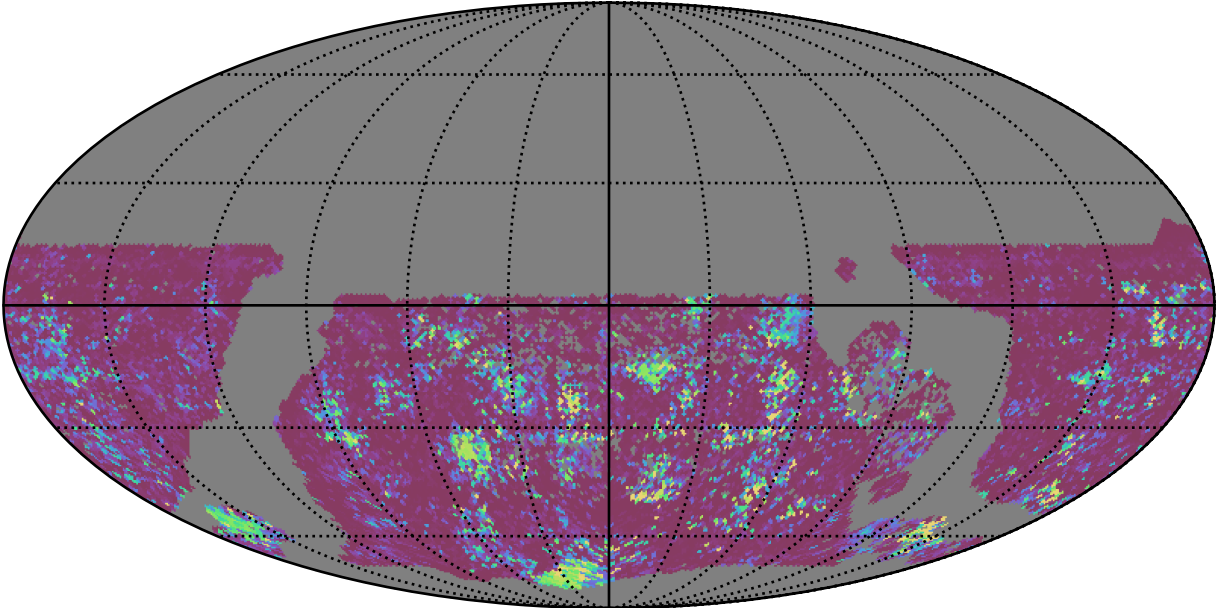

too\_elab\_r256\_d2\_ugrizy\_v3.4\_10yrs WFD u band: 75th Percentile Intranight Timespan

0 25 50 75 100 125 150 175 200 225

75th Percentile Intranight Timespan (minutes)