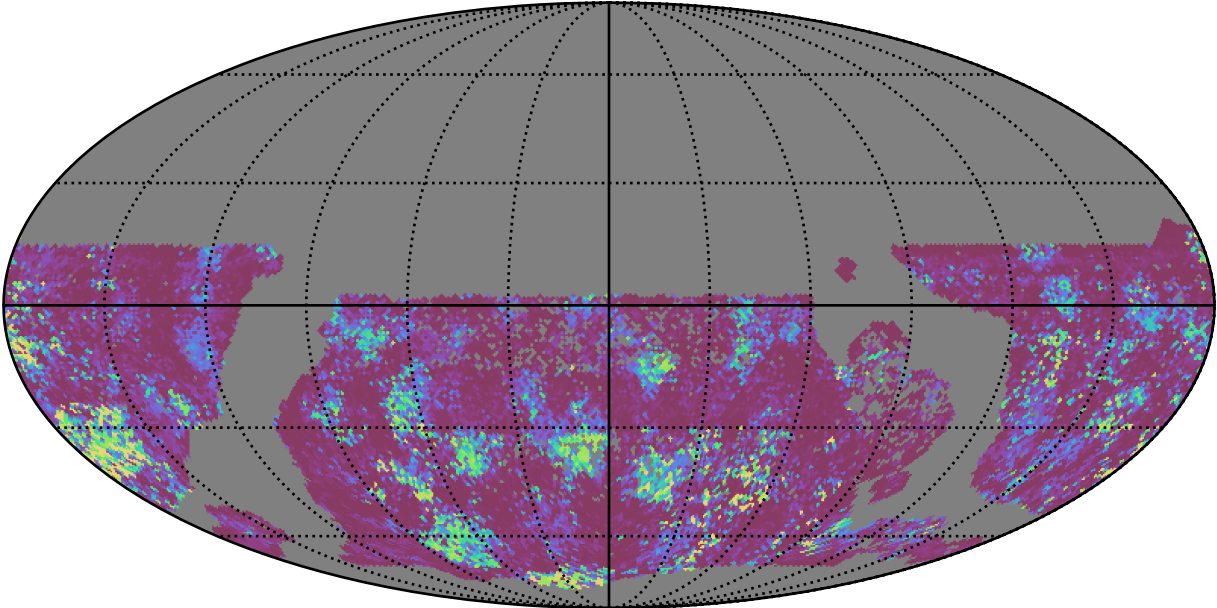

too_elab_r256_d2_ugrizy_v3.4_10yrs WFD g band: 75th Percentile Intranight Timespan

75th Percentile Intranight Timespan (minutes)