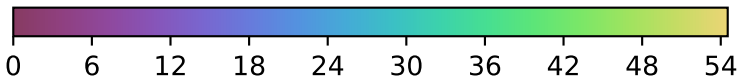

too_elab_r256_d2_gz_v3.4_10yrs : TDE_Quality_some_color_pnum

TDE_Quality_some_color_pnum
(Bad: 0, Good (obs every 2 night): 1)