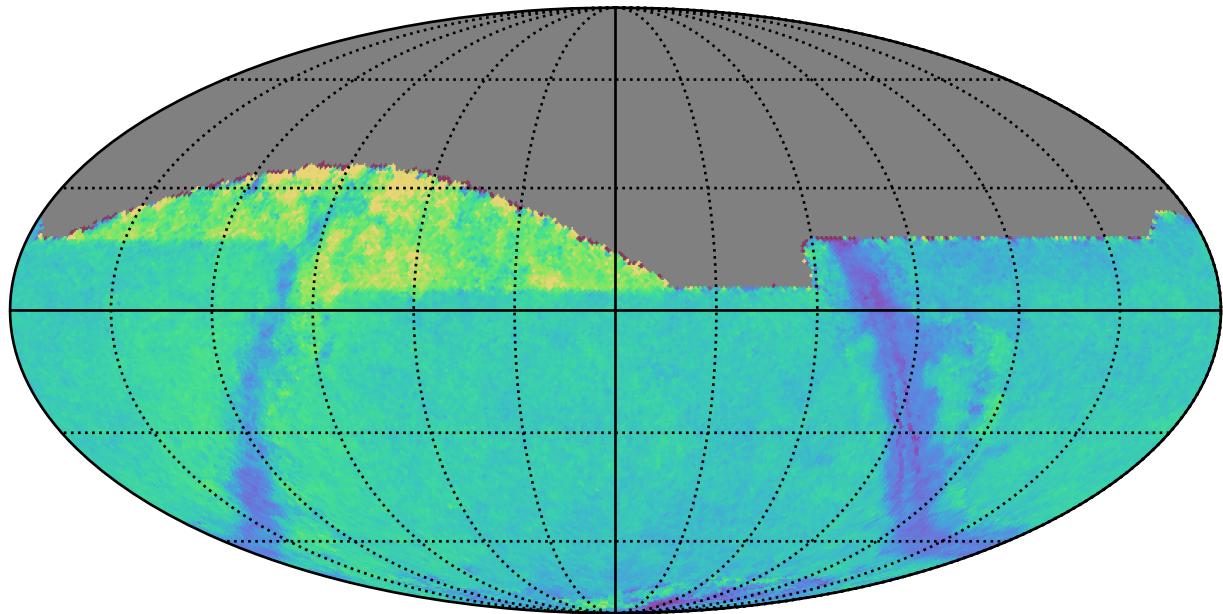

too_elab_r256_d2_gz_v3.4_10yrs : GalplaneTimePerFilter_xray_binaries_map_i

GalplaneTimePerFilter_xray_binaries_map_i
(filter mag MJD s)