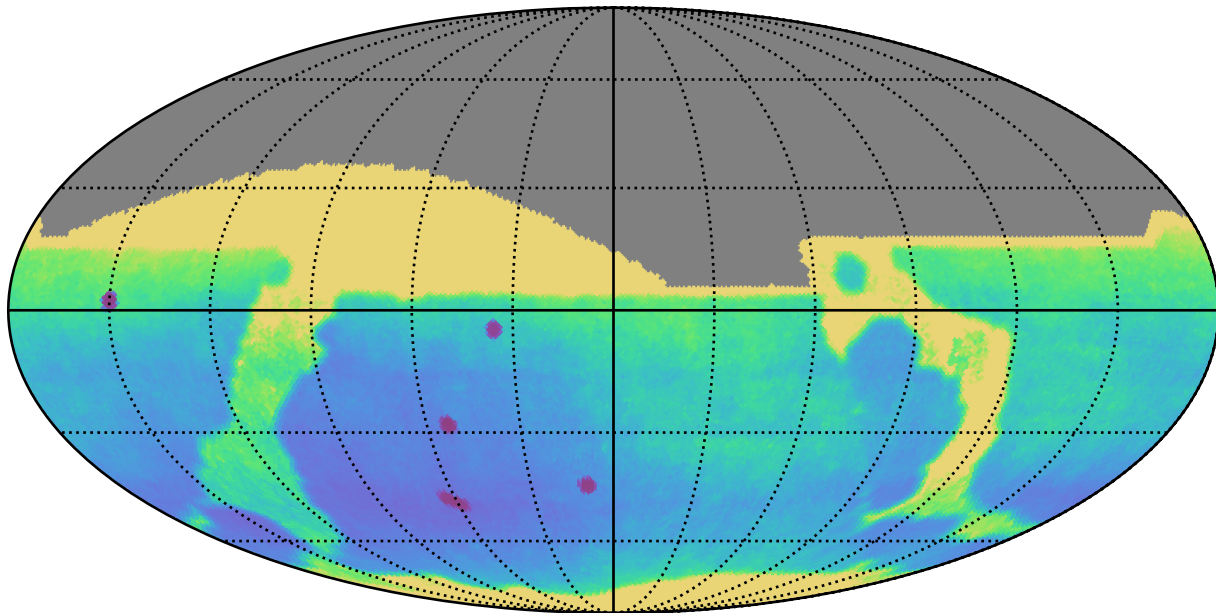

too_elab_r256_d2_gz_v3.4_10yrs All sky: Parallax Uncert @ 24.0

Parallax Uncert @ 24.0 (mas)