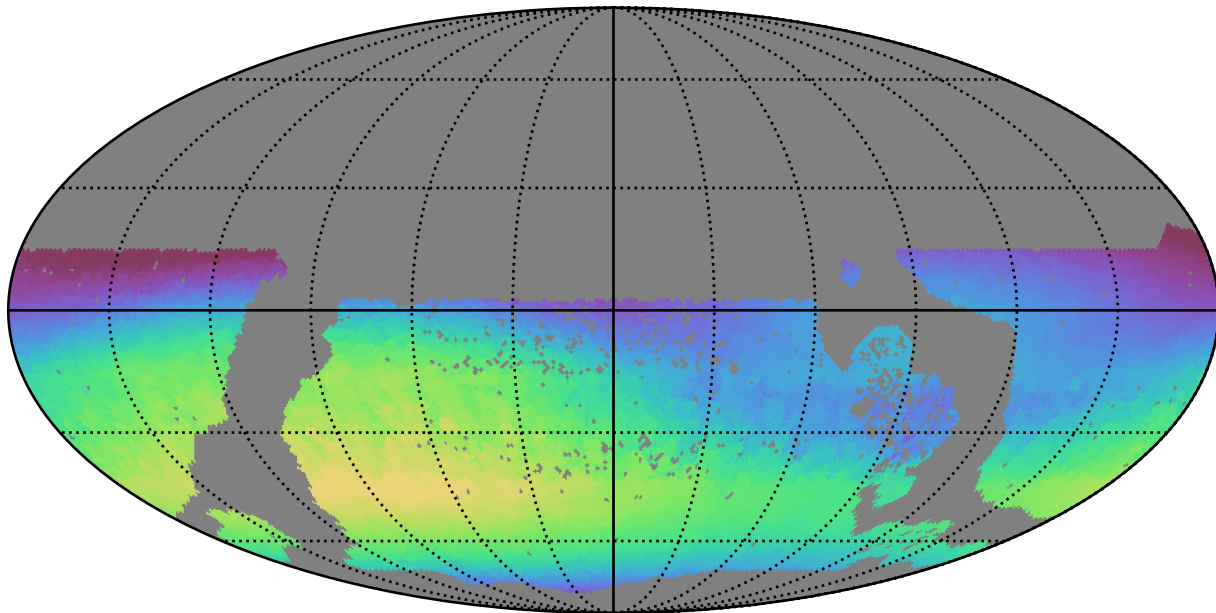

too_elab_r256_d2_gz_v3.4_10yrs WFD all bands: Max skyBrightness

22.550 22.575 22.600 22.625 22.650 22.675 22.700 22.725 22.750 22.775 22.800

Max skyBrightness (mag/sq arcsec)