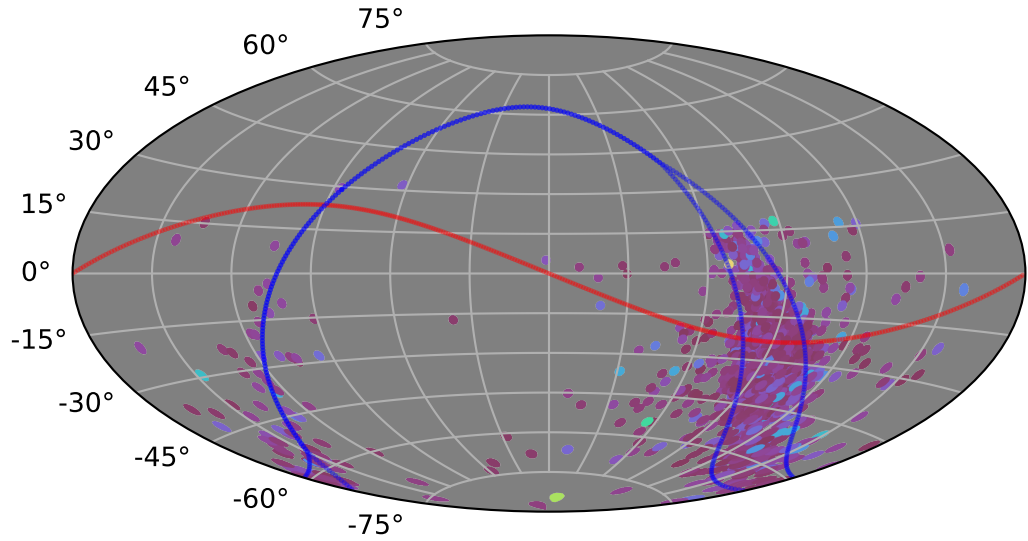

too_elab_r256_d2_griz_v3.4_10yrs : XRBPopMetric_mean_time_between_detections

5 10 15 20 25 30 35 40
XRBPopMetric_mean_time_between_detections
(Detected, 0 or 1)