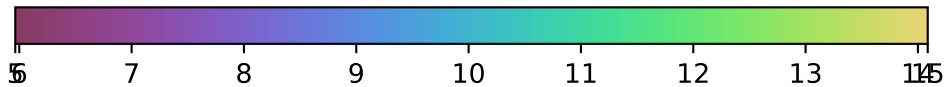

too_elab_r256_d2_griz_v3.4_10yrs WFD z band: Median Inter-Night Gap

Median Inter-Night Gap (days)