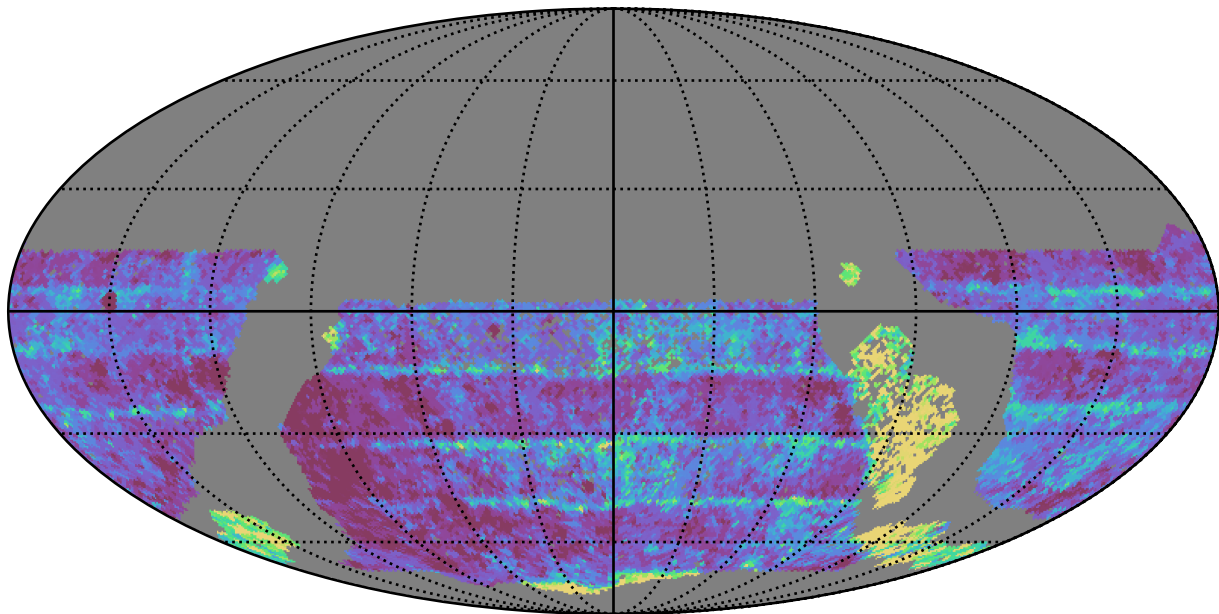

too_elab_r256_d2_griz_v3.4_10yrs WFD z band: Median Inter-Night Gap

Median Inter-Night Gap (days)