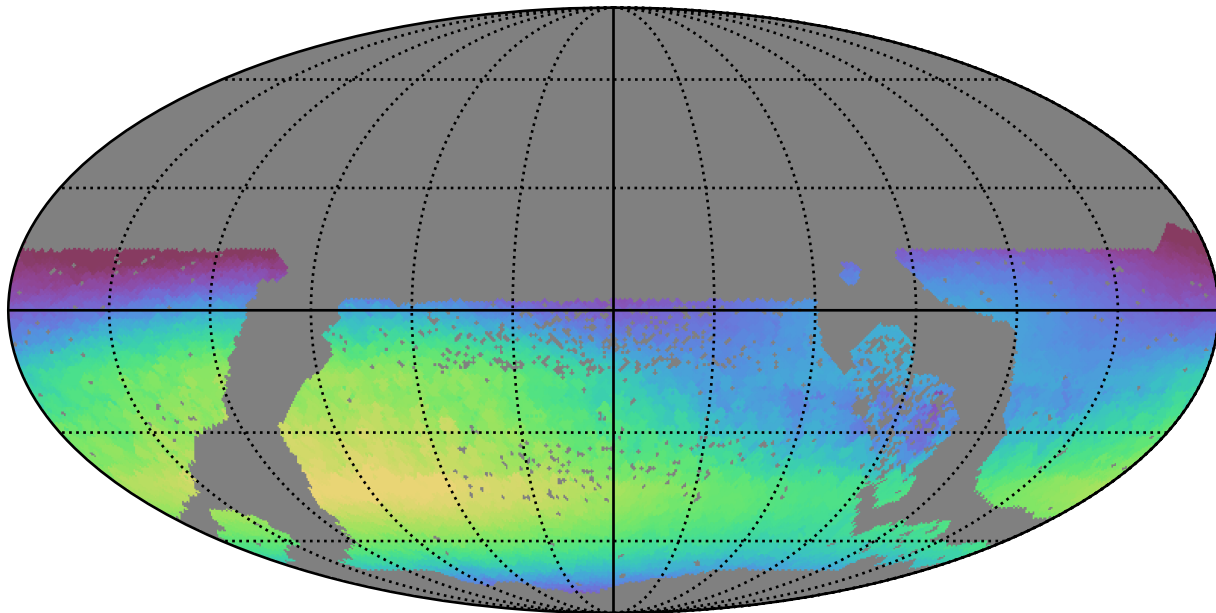

too_elab_r256_d2_griz_v3.4_10yrs WFD u band: Max skyBrightness

22.55 22.575 22.600 22.625 22.650 22.675 22.700 22.725 22.750 22.775 22.806

Max skyBrightness (mag/sq arcsec)