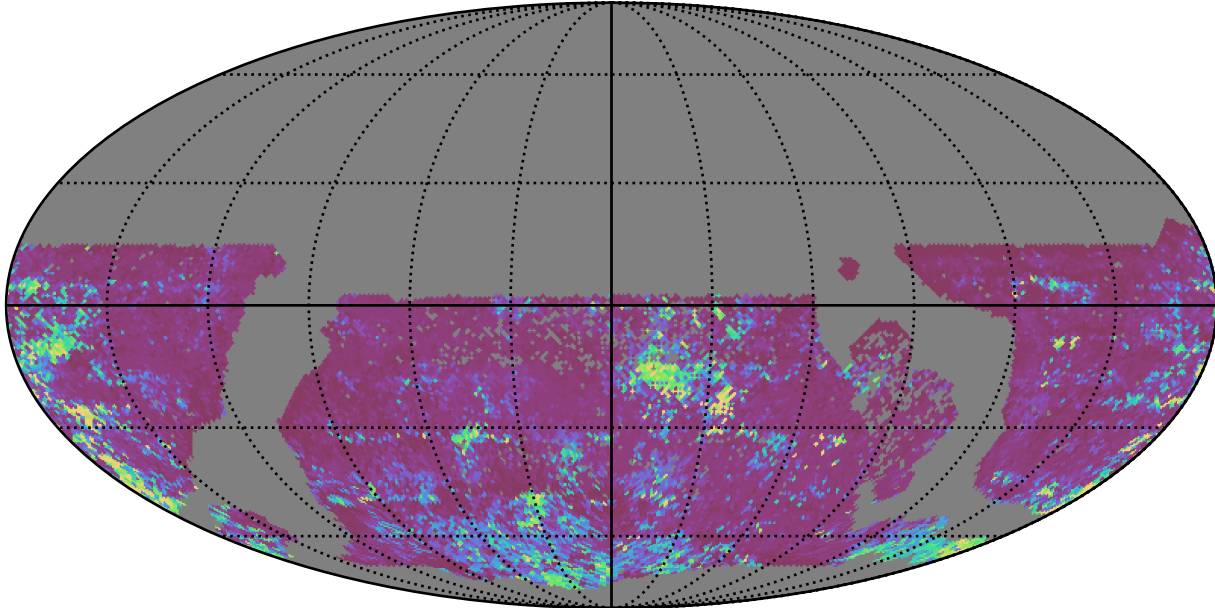

too_elab_r256_d2_griz_v3.4_10yrs WFD z band: 75th Percentile Intranight Timespan

75th Percentile Intranight Timespan (minutes)