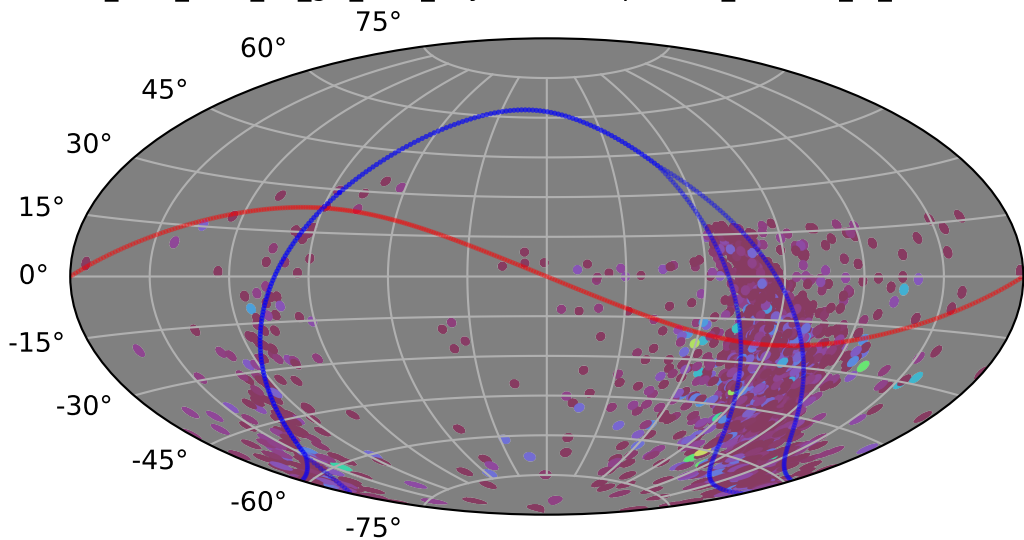

too_elab_r256_d2_giz_v3.4_10yrs : XRBPopMetric_number_of_detections

XRBPopMetric_number_of_detections
(Detected, 0 or 1)