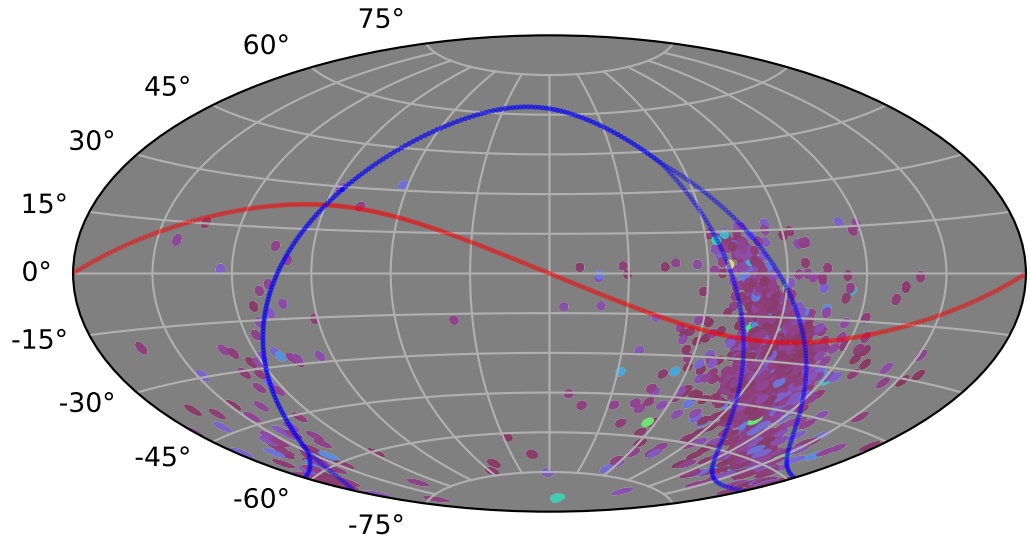

too\_elab\_r256\_d2\_giz\_v3.4\_10yrs : XRBPopMetric\_mean\_time\_between\_detections

5 10 15 20 25 30 35 40  
XRBPopMetric\_mean\_time\_between\_detections  
(Detected, 0 or 1)