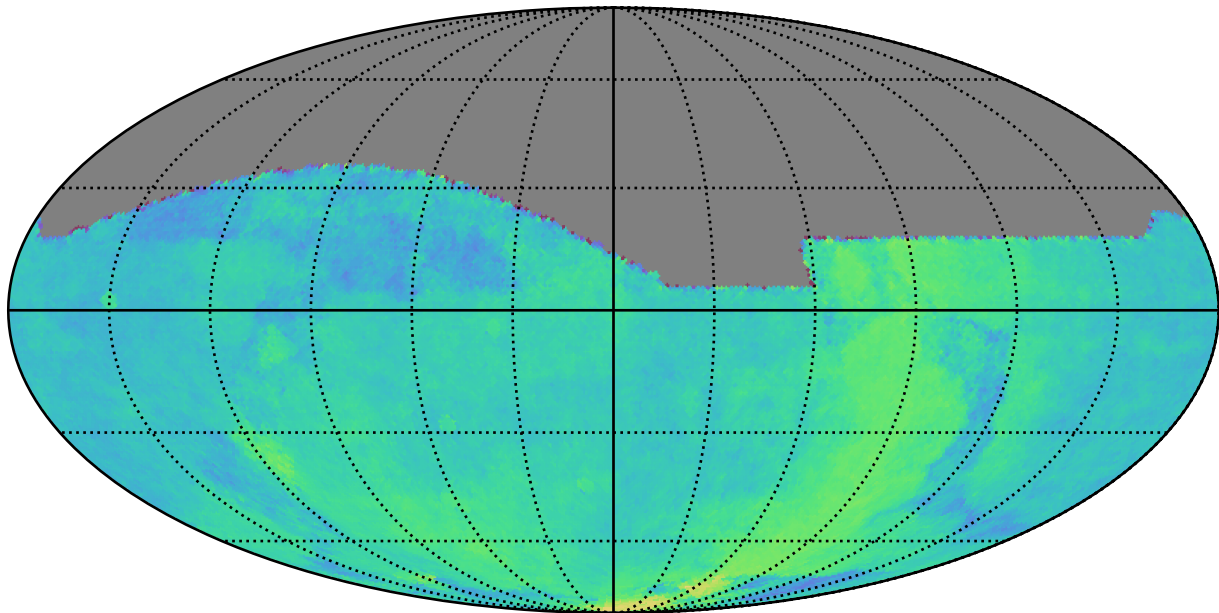

too\_elab\_r256\_d2\_giz\_v3.4\_10yrs : Parallax Coverage @ 22.4

Parallax Coverage @ 22.4 (ratio)