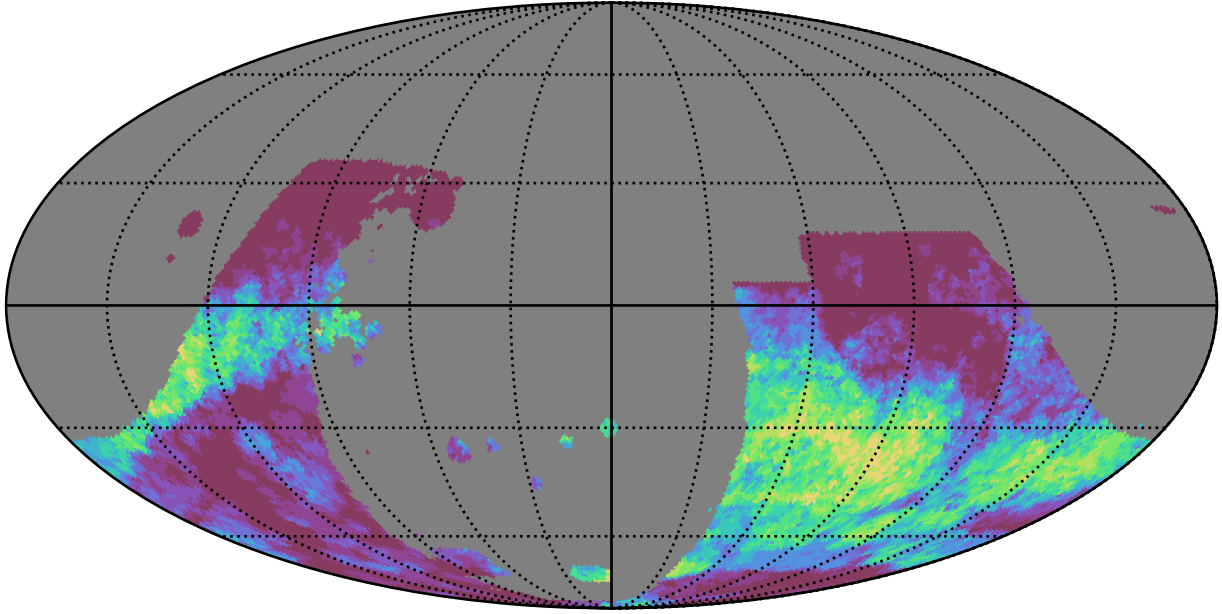

too\_elab\_r256\_d2\_giz\_v3.4\_10yrs : GalPlaneSeasonGapsTimescales\_combined\_map\_Tau\_25\_0

0.0 0.1 0.2 0.3 0.4 0.5 0.6 0.7 0.8 0.9 1.0  
GalPlaneSeasonGapsTimescales\_combined\_map\_Tau\_25\_0  
(MJD mag)