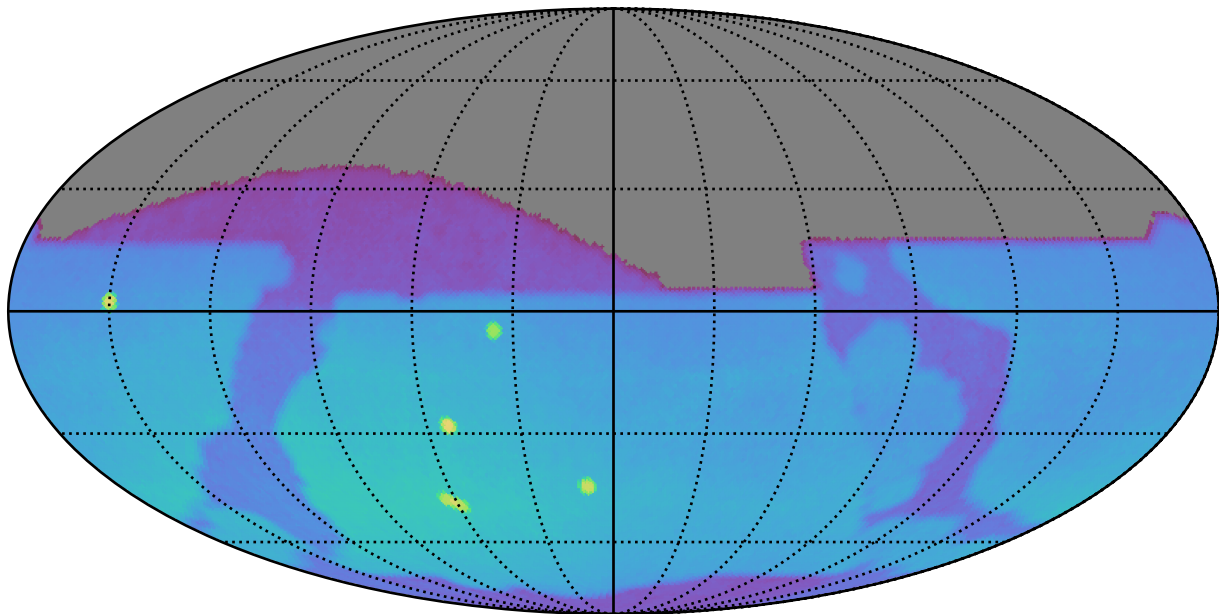

too_elab_r256_d2_giz_v3.4_10yrs : Brown Dwarf, L4

Brown Dwarf, L4 (pc)