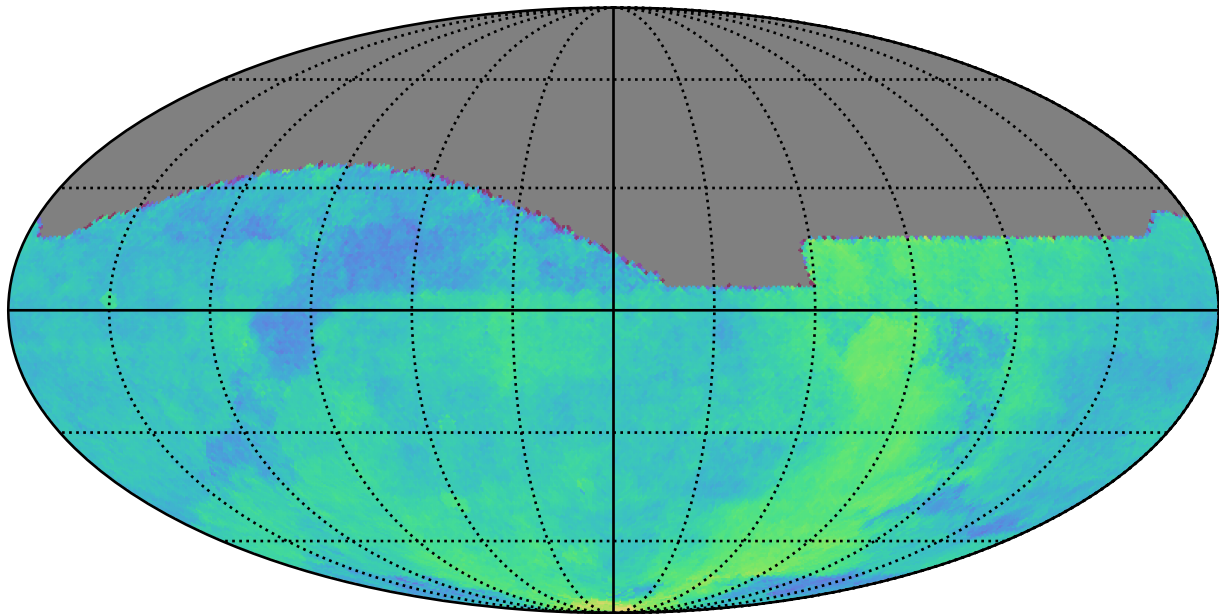

too_elab_r16_d3_ugrizy_v3.4_10yrs : Parallax Coverage @ 24.0

Parallax Coverage @ 24.0 (ratio)