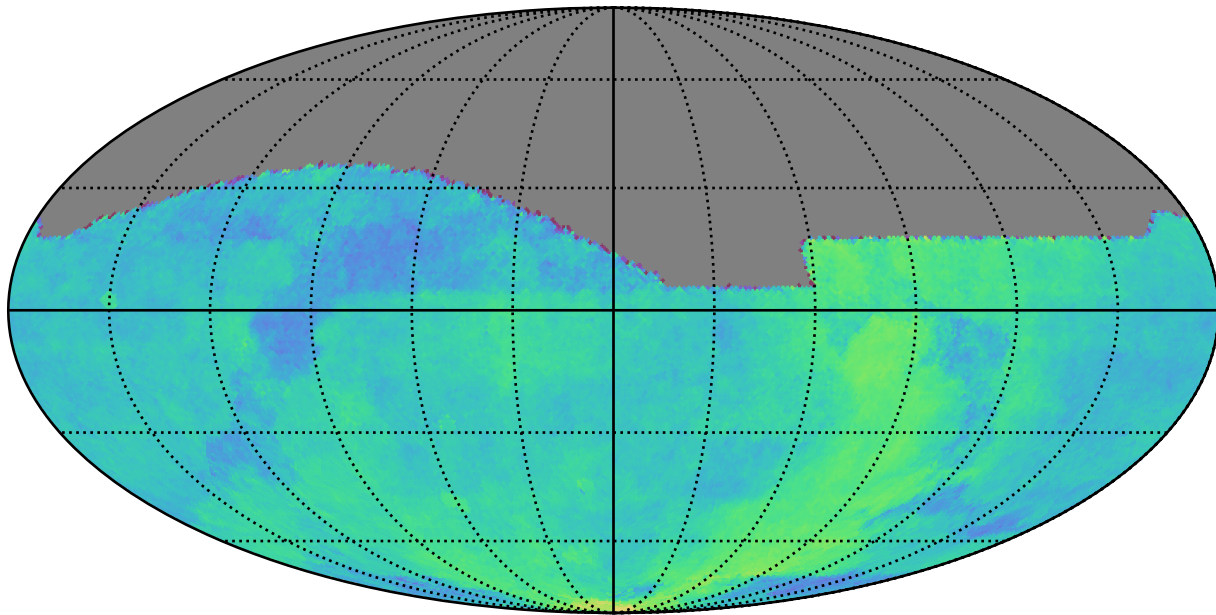

too\_elab\_r16\_d3\_ugrizy\_v3.4\_10yrs : Parallax Coverage @ 24.0

Parallax Coverage @ 24.0 (ratio)