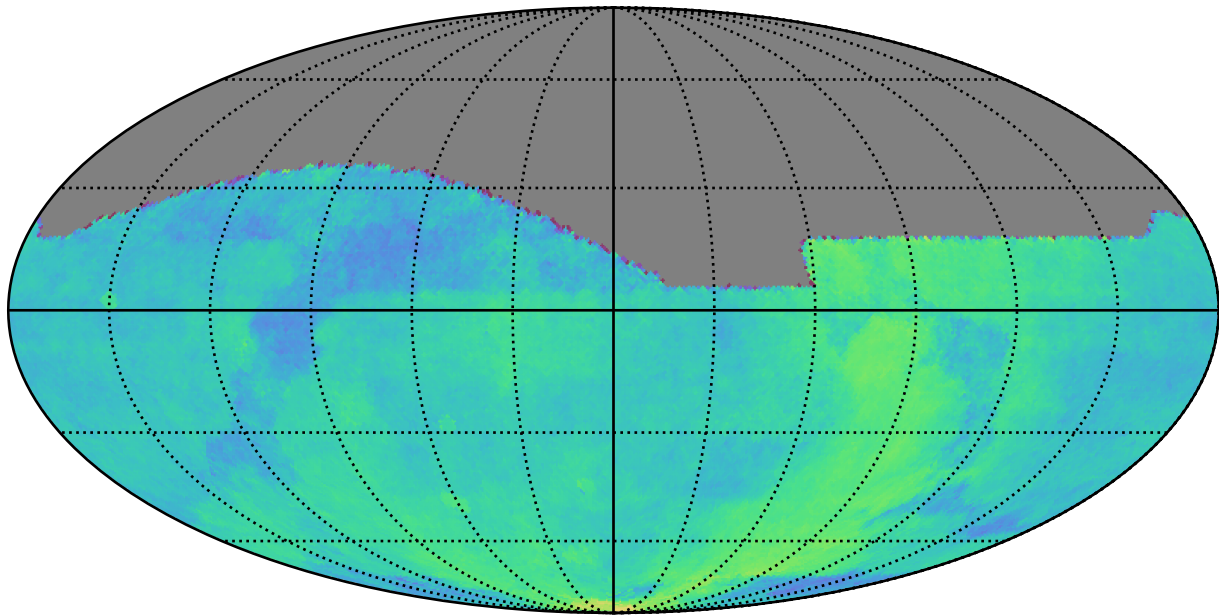

too\_elab\_r16\_d3\_ugrizy\_v3.4\_10yrs : Parallax Coverage @ 22.4

Parallax Coverage @ 22.4 (ratio)