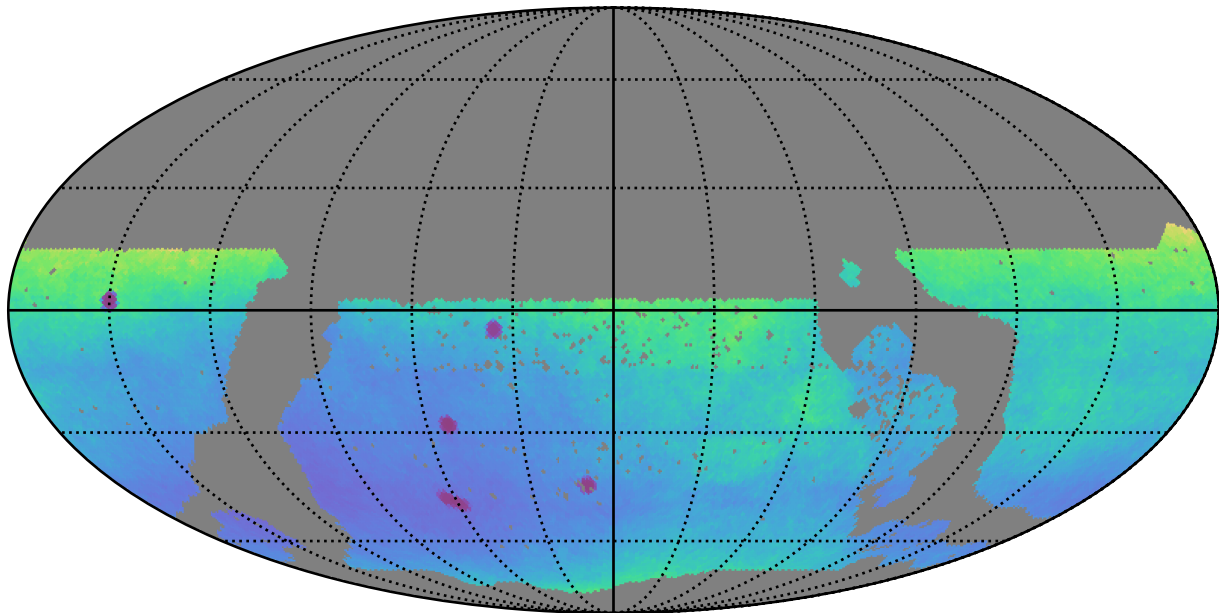

too_elab_r16_d3_ugrizy_v3.4_10yrs WFD: Parallax Uncert @ 24.0

Parallax Uncert @ 24.0 (mas)