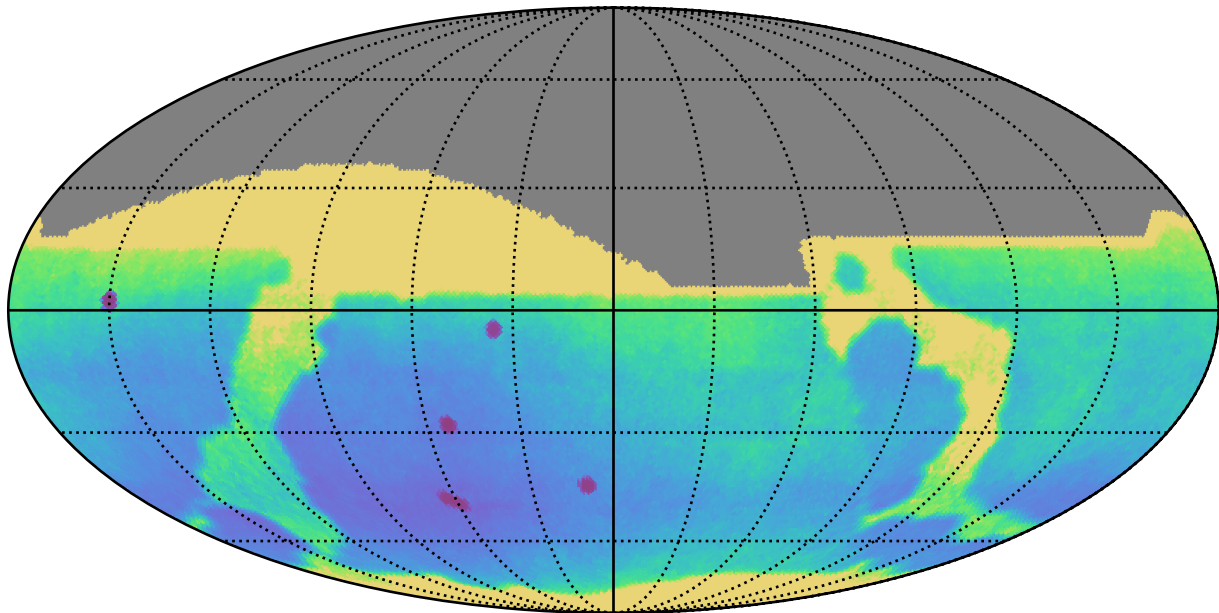

too\_elab\_r16\_d3\_gz\_v3.4\_10yrs All sky: Parallax Uncert @ 24.0

Parallax Uncert @ 24.0 (mas)